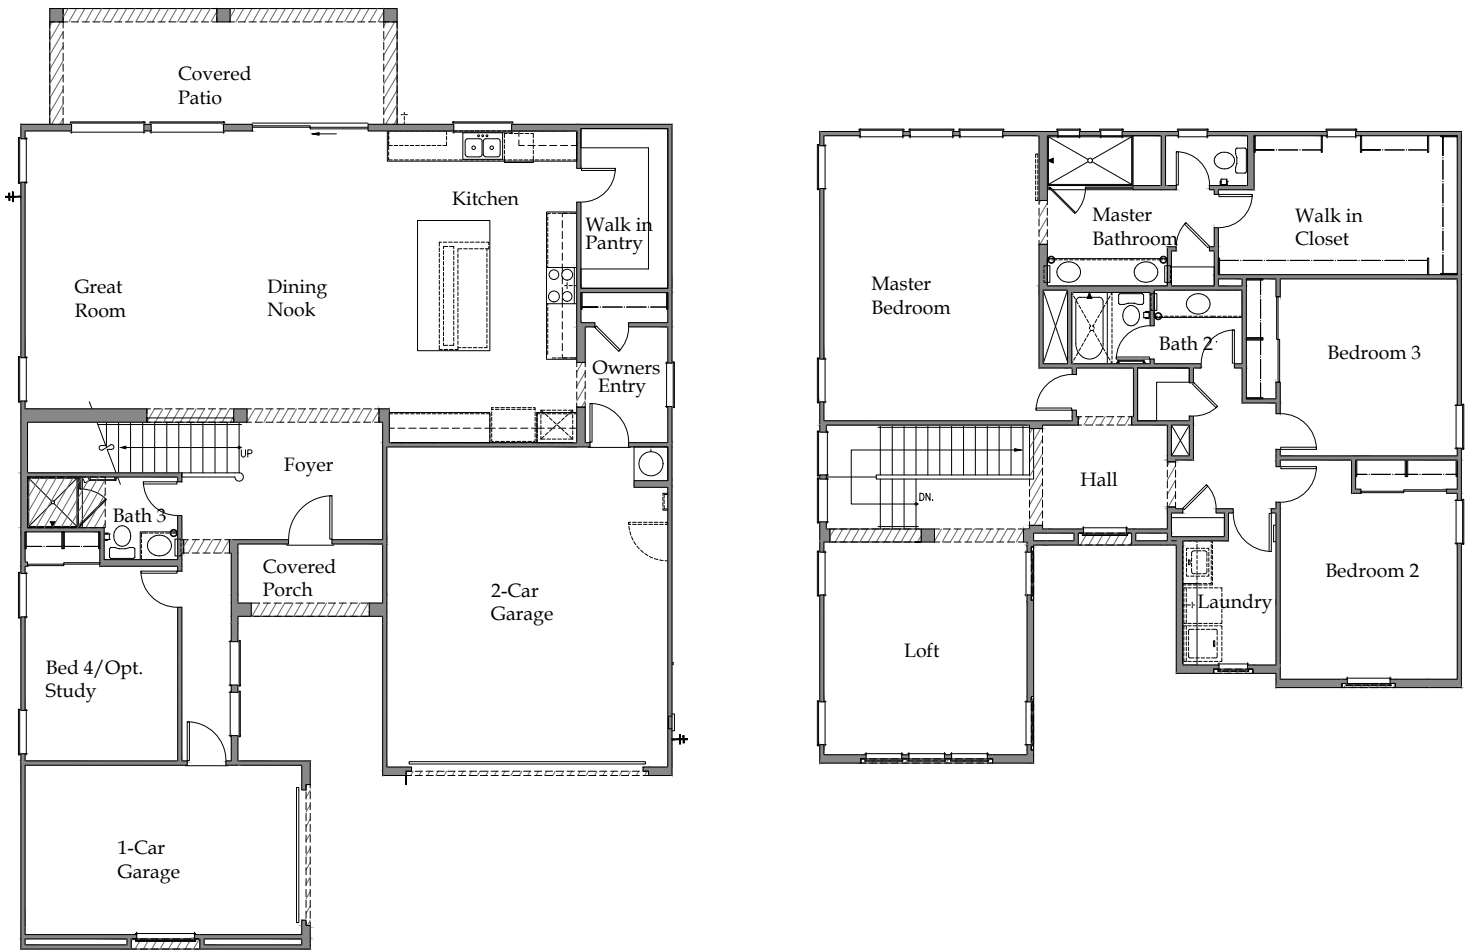

PORCHLIGHT HOMES

THE HIGHLINE

RESIDENCE THREE

4 Bedrooms | 3 Baths | 3,130 SQ FT | 3-Car Garage

3145 E Magdalena Ln | Phoenix, AZ 85042 | porchlighthomes.com
Sales by LYS Properties | 480-519-5128

The document is for informational purposes only and no representation is made by Porchlight Homes to the accuracy of the information stated herein. Prices and promotions subject to change without notice. No offer for sale or lease can be made and no offer to purchase can be accepted prior to issuance of the final Arizona Public Report. All prospective buyers, real estate agents or other parties are solely responsible for verifying any and all information included herein.

PORCHLIGHT HOMES

THE **HIGHLINE**

RESIDENCE THREE

4 Bedrooms | 3 Baths | 3,130 SQ FT | 3-Car Garage

3145 E Magdalena Ln | Phoenix, AZ 85042 | porchlighthomes.com
Sales by LYS Properties | 480-519-5128

The document is for informational purposes only and no representation is made by Porchlight Homes to the accuracy of the information stated herein. Prices and promotions subject to change without notice. No offer for sale or lease can be made and no offer to purchase can be accepted prior to issuance of the final Arizona Public Report. All prospective buyers, real estate agents or other parties are solely responsible for verifying any and all information included herein.