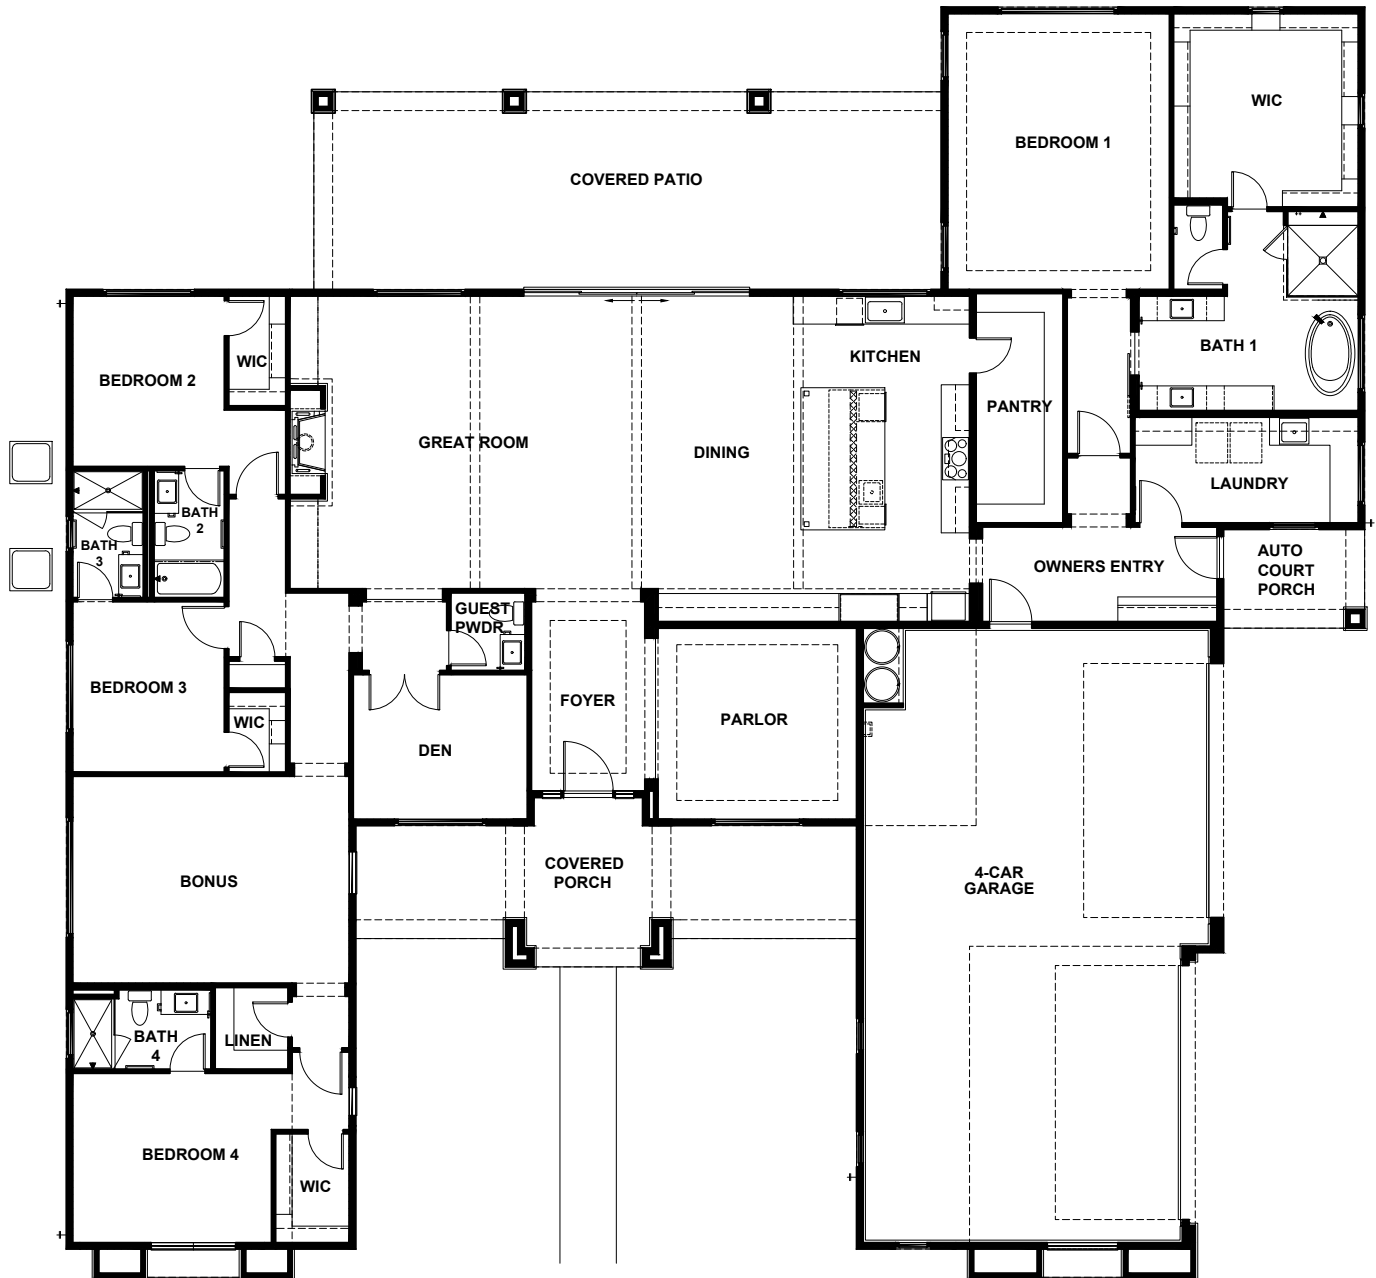

### Residence Two

4 Bedrooms | 4.5 Baths | 4,128 Sq. Ft. | 4-Car Garage

8346 E Regina Circle | Mesa, AZ 85207 | porchlighthomes.com

Sales by LYS Properties, LLC | 480 519 5128

The document is for informational purposes only and no representation is made by Porchlight Homes to the accuracy of the information stated herein. Prices and promotions subject to change without notice. No offer for sale or lease can be made and no offer to purchase can be accepted prior to issuance of the final Arizona Public Report. All prospective buyers, real estate agents or other parties are solely responsible for verifying any and all information included herein.