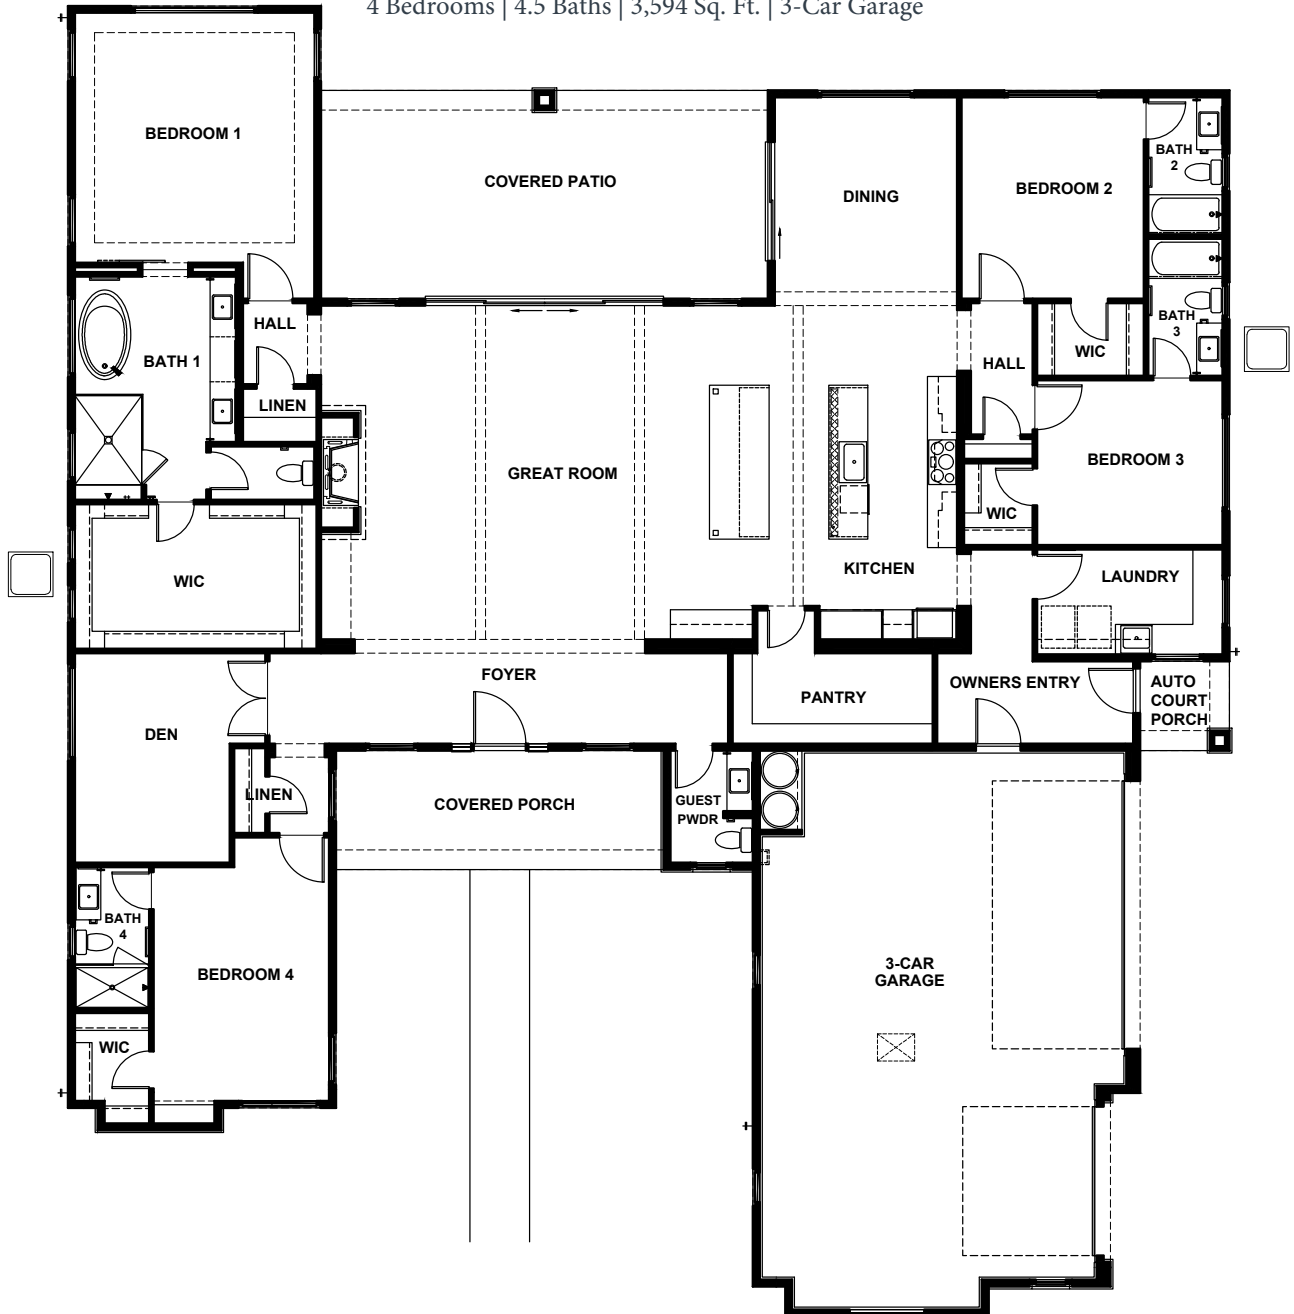

### Residence One

4 Bedrooms | 4.5 Baths | 3,594 Sq. Ft. | 3-Car Garage

8346 E Regina Circle | Mesa, AZ 85207 | porchlighthomes.com

Sales by LYS Properties, LLC | 480 519 5128

The document is for informational purposes only and no representation is made by Porchlight Homes to the accuracy of the information stated herein. Prices and promotions subject to change without notice. No offer for sale or lease can be made and no offer to purchase can be accepted prior to issuance of the final Arizona Public Report. All prospective buyers, real estate agents or other parties are solely responsible for verifying any and all information included herein.