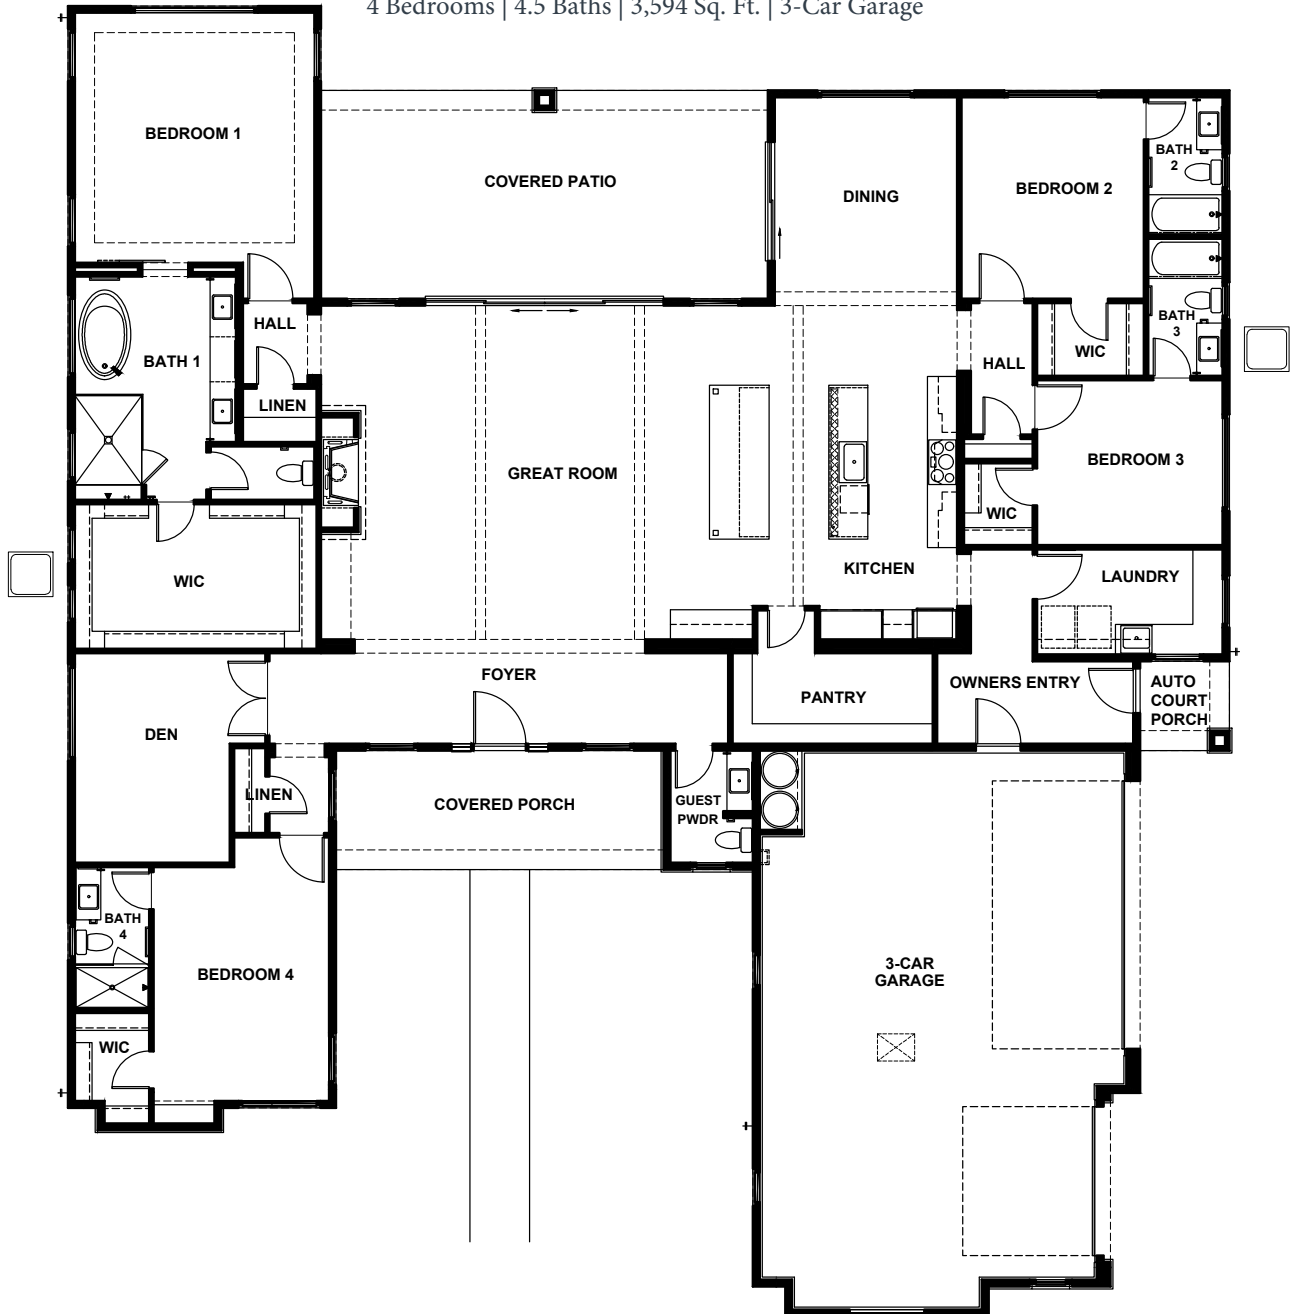

PORCHLIGHT HOMES

LUXURY ESTATES ON HAWES

Residence One

4 Bedrooms | 4.5 Baths | 3,594 Sq. Ft. | 3-Car Garage

8346 E Regina Circle | Mesa, AZ 85207 | porchlighthomes.com
Sales by LYS Properties, LLC | 480 519 5128

PORCHLIGHT HOMES

LUXURY ESTATES ON HAWES

Residence Two

4 Bedrooms | 4.5 Baths | 4,128 Sq. Ft. | 4-Car Garage

8346 E Regina Circle | Mesa, AZ 85207 | porchlighthomes.com

Sales by LYS Properties, LLC | 480 519 5128