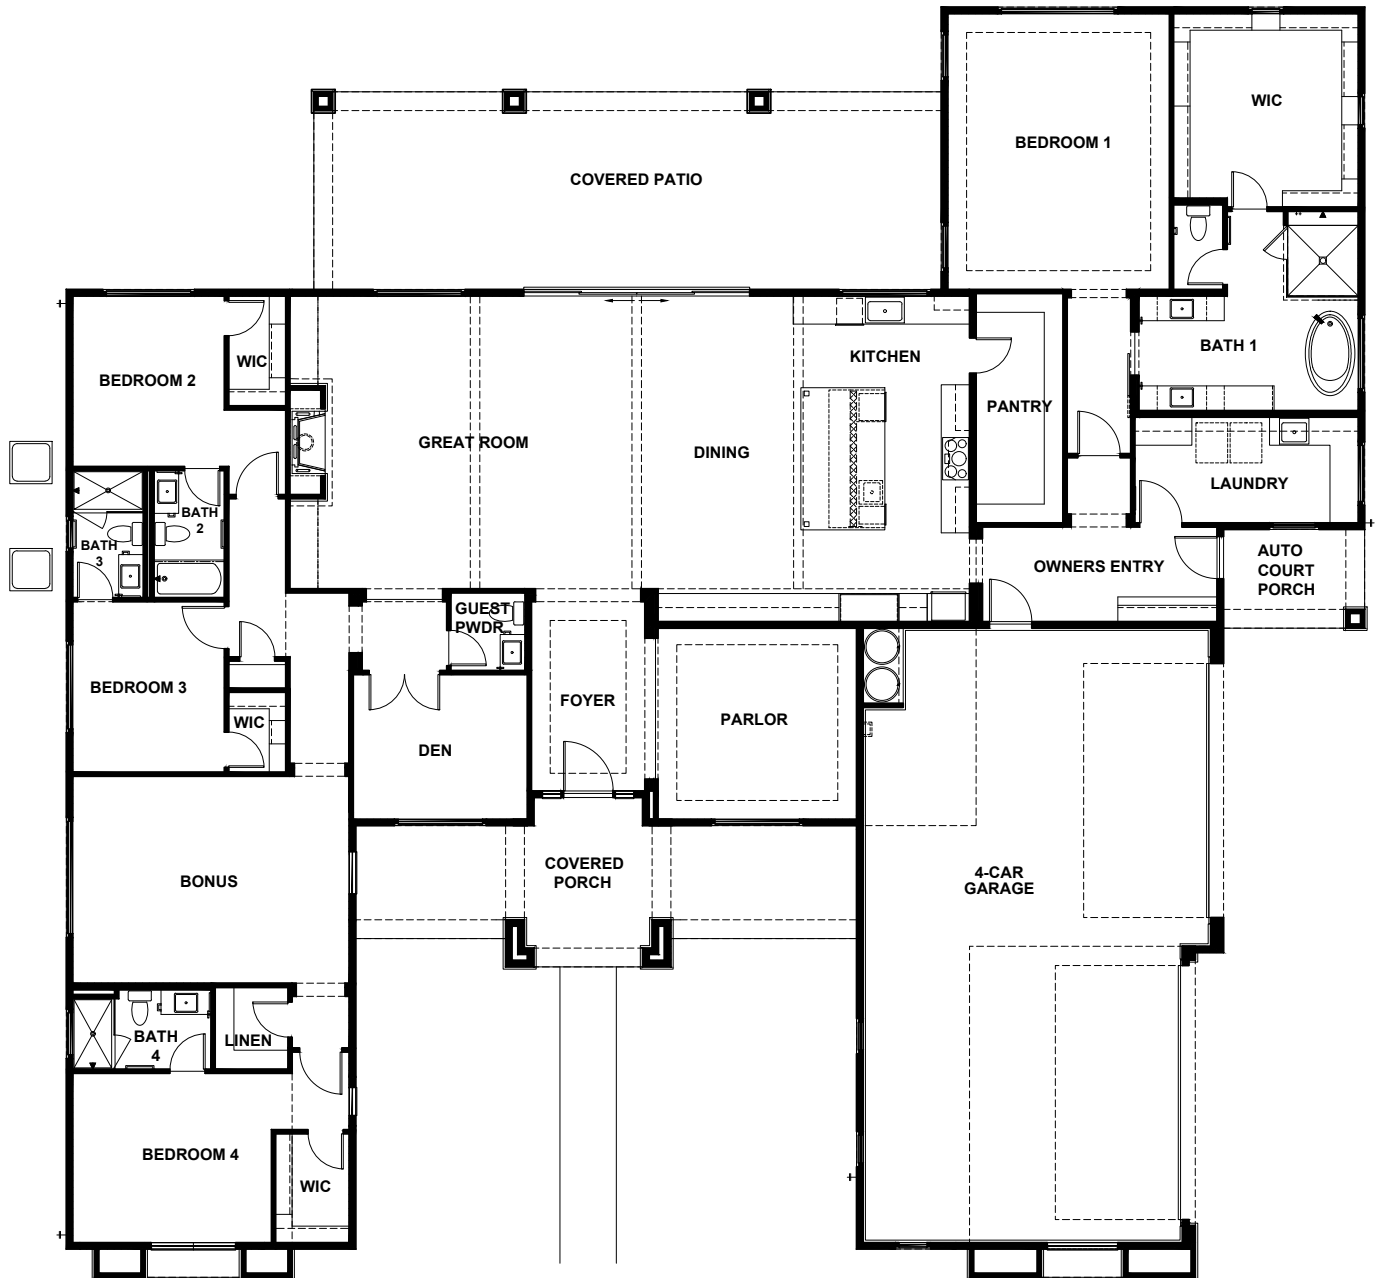

PORCHLIGHT HOMES

LUXURY ESTATES ON HAWES

Residence Two

4 Bedrooms | 4.5 Baths | 4,128 Sq. Ft. | 4-Car Garage

8346 E Regina Circle | Mesa, AZ 85207 | porchlighthomes.com

Sales by LYS Properties, LLC | 480 519 5128