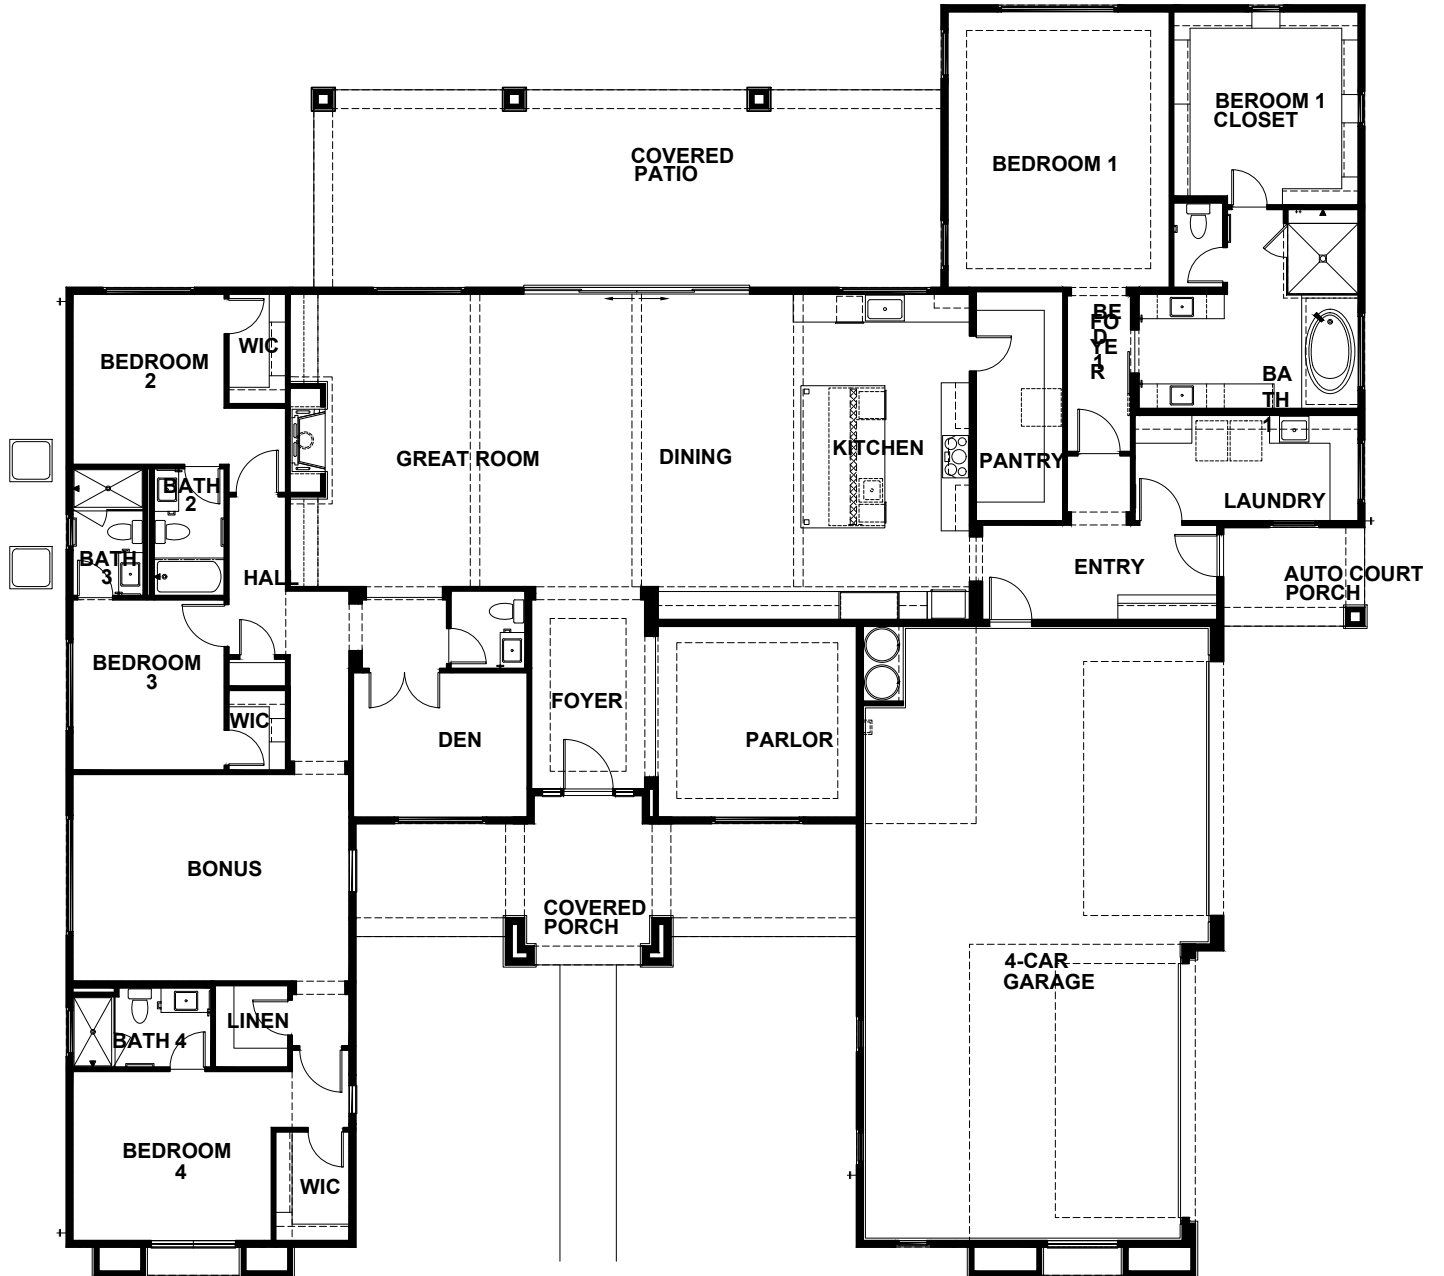

PORCHLIGHT HOMES

LUXURY ESTATES ON HAWES

Plan 2

4 Bedrooms | 4.5 Baths | 4,128 Sq. Ft. | 4-Car Garage

8346 E Regina Circle | Mesa, AZ 85207 | porchlighthomes.com

Sales by LYS Properties, LLC | 480 519 5128