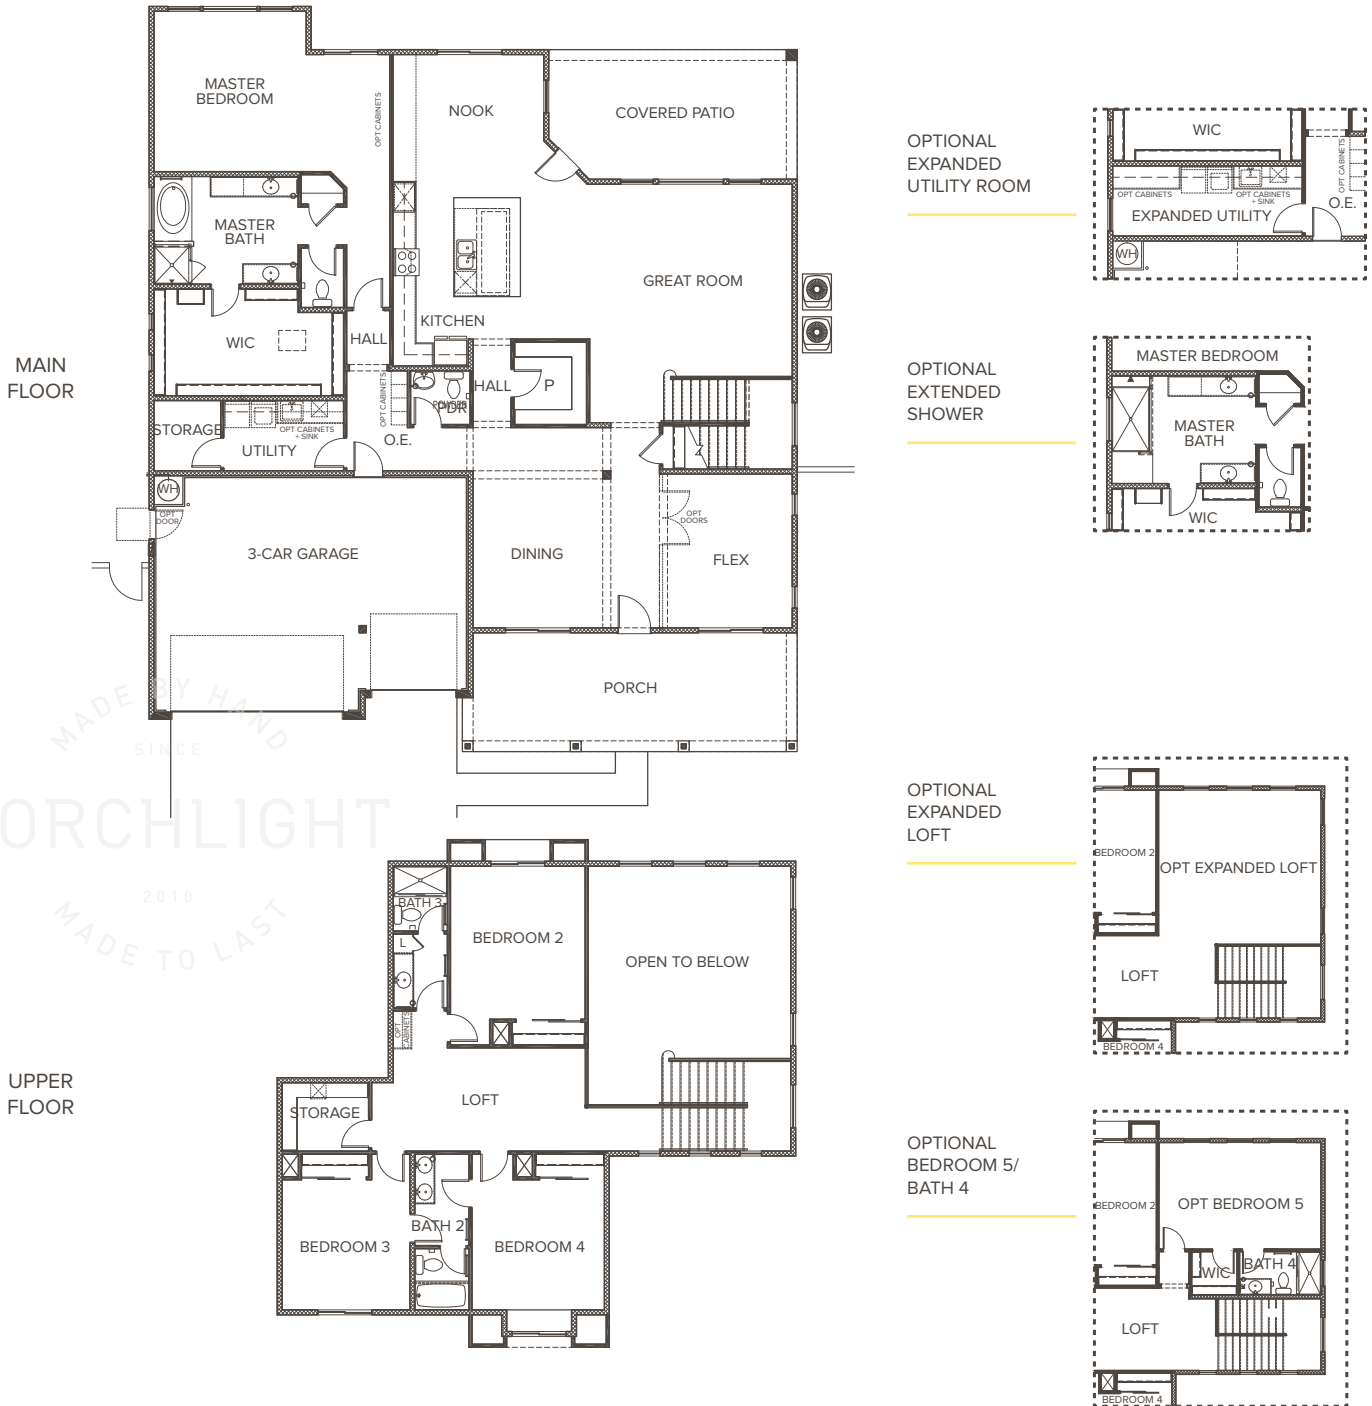

4 Bedrooms | 3.5 Baths | 3,651 SQ FT | 3-Car Garage

On Southern, Just West of Greenfield | Mesa, Arizona | P 480 519 5128 | porchlighthomes.com

The document is for informational purposes only and no representation is made by Porchlight Homes to the accuracy of the information stated herein. Prices and promotions subject to change without notice. No offer for sale or lease can be made and no offer to purchase can be accepted prior to issuance of the final Arizona Public Report. All prospective buyers, real estate agents or other parties are solely responsible for verifying any and all information included herein.