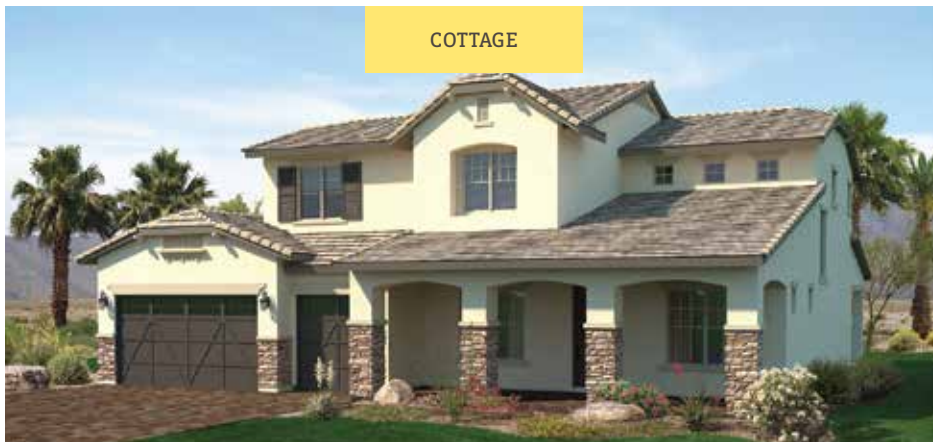

4 Bedrooms | 3.5 Baths | 3,651 SQ FT | 3-Car Garage

On Southern, Just West of Greenfield | Mesa, Arizona | P 480 519 5128 | porchlighthomes.com

The document is for informational purposes only and no representation is made by Porchlight Homes to the accuracy of the information stated herein. Prices and promotions subject to change without notice. No offer for sale or lease can be made and no offer to purchase can be accepted prior to issuance of the final Arizona Public Report. All prospective buyers, real estate agents or other parties are solely responsible for verifying any and all information included herein.