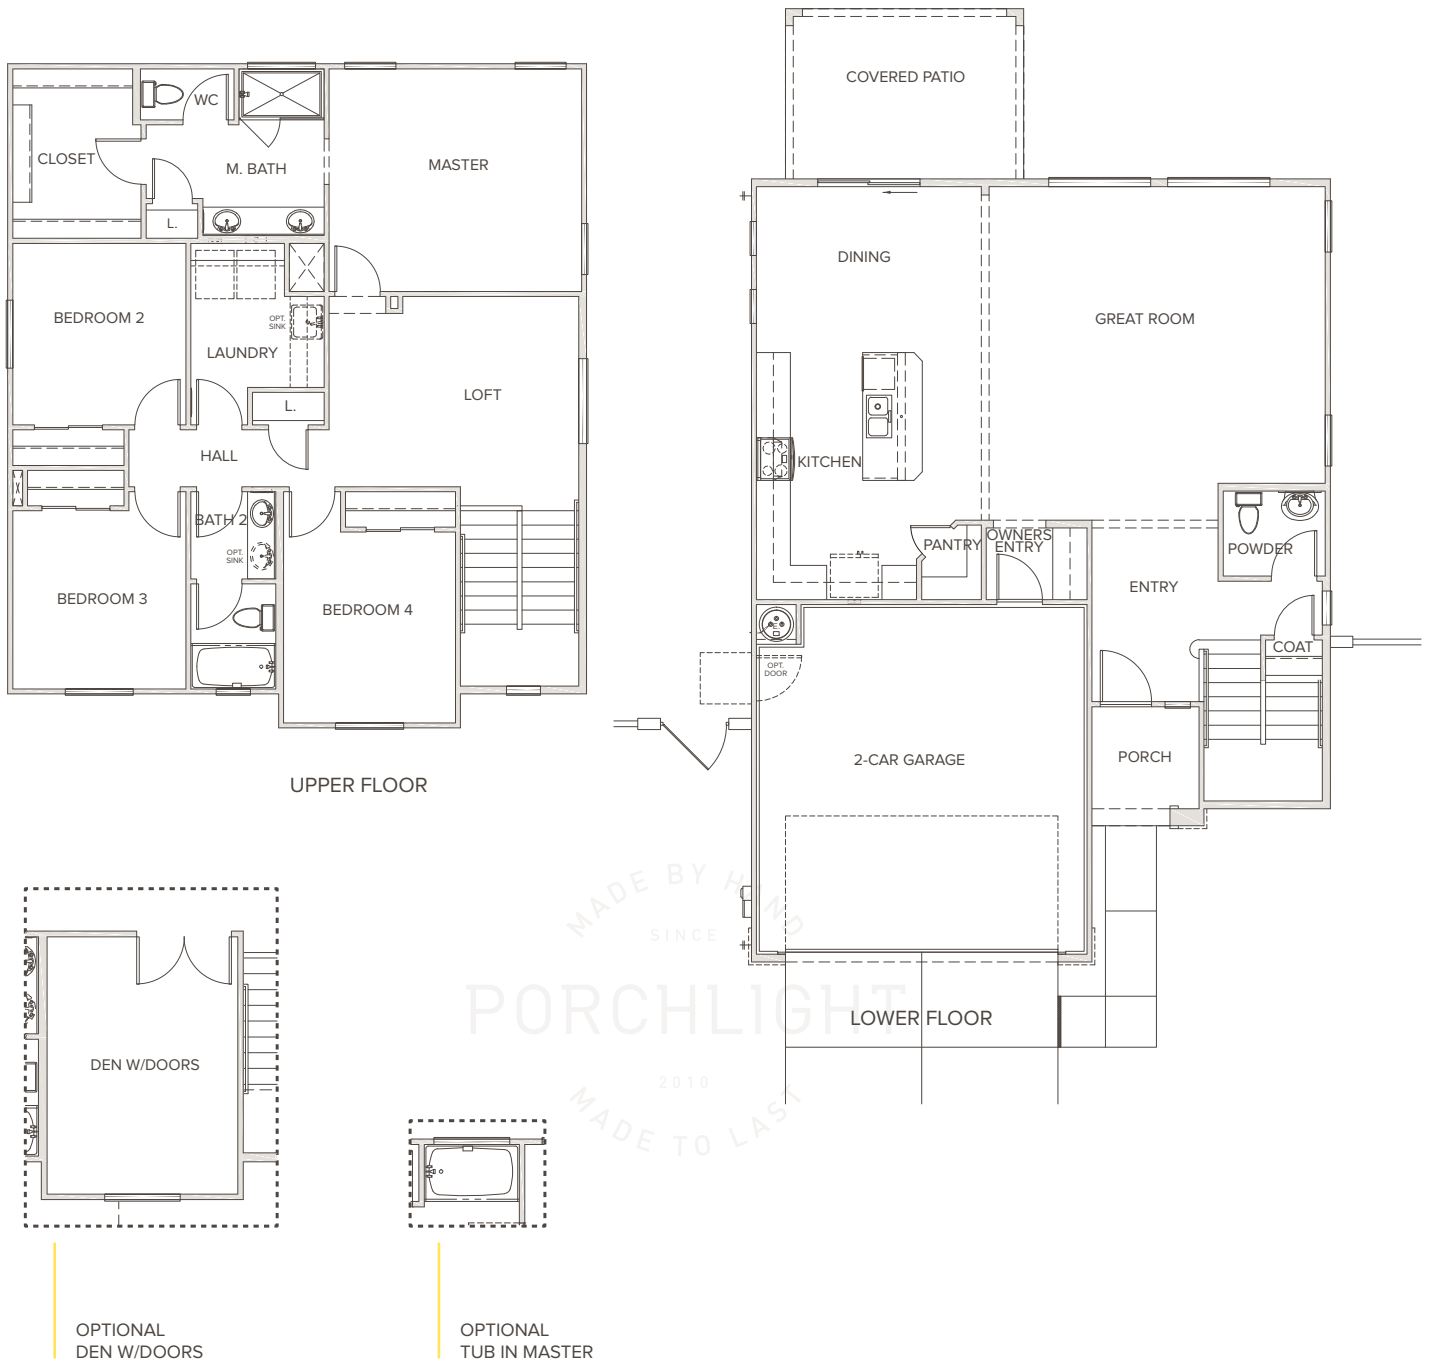

4 Bedrooms | 2.5 Baths | 2,276 SQ FT | 2-Car Garage

On Schnepf, just north of Combs Rd | San Tan Valley, Arizona | P 480 519 5128 | porchlighthomes.com

This document is for informational purposes only and no representation is made by Porchlight Homes to the accuracy of the information stated herein. Prices and promotions subject to change without notice. No offer for sale or lease can be made and no offer to purchase can be accepted prior to issuance of the final Arizona Public Report. All prospective buyers, real estate agents or other parties are solely responsible for verifying any and all information included herein.

4 Bedrooms | 2.5 Baths | 2,276 SQ FT | 2-Car Garage

On Schnepf, just north of Combs Rd | San Tan Valley, Arizona | P 480 519 5128 | porchlighthomes.com

The document is for informational purposes only and no representation is made by Porchlight Homes to the accuracy of the information stated herein. Prices and promotions subject to change without notice. No offer for sale or lease can be made and no offer to purchase can be accepted prior to issuance of the final Arizona Public Report. All prospective buyers, real estate agents or other parties are solely responsible for verifying any and all information included herein.