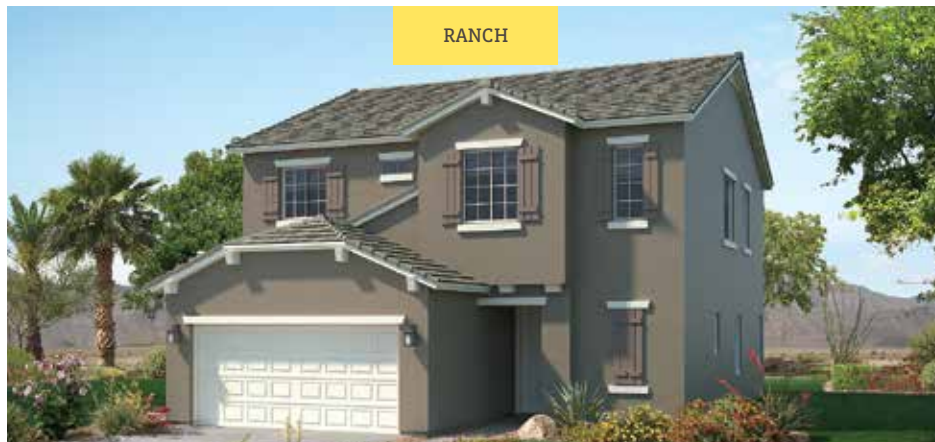

4 Bedrooms | 2.5 Baths | 2,276 SQ FT | 2-Car Garage

On Schnepf, just north of Combs Rd | San Tan Valley, Arizona | P 480 519 5128 | porchlighthomes.com

This document is for informational purposes only and no representation is made by Porchlight Homes to the accuracy of the information stated herein. Prices and promotions subject to change without notice. No offer for sale or lease can be made and no offer to purchase can be accepted prior to issuance of the final Arizona Public Report. All prospective buyers, real estate agents or other parties are solely responsible for verifying any and all information included herein.

4 Bedrooms | 2.5 Baths | 2,276 SQ FT | 2-Car Garage

On Schnepf, just north of Combs Rd | San Tan Valley, Arizona | P 480 519 5128 | porchlighthomes.com

The document is for informational purposes only and no representation is made by Porchlight Homes to the accuracy of the information stated herein. Prices and promotions subject to change without notice. No offer for sale or lease can be made and no offer to purchase can be accepted prior to issuance of the final Arizona Public Report. All prospective buyers, real estate agents or other parties are solely responsible for verifying any and all information included herein.