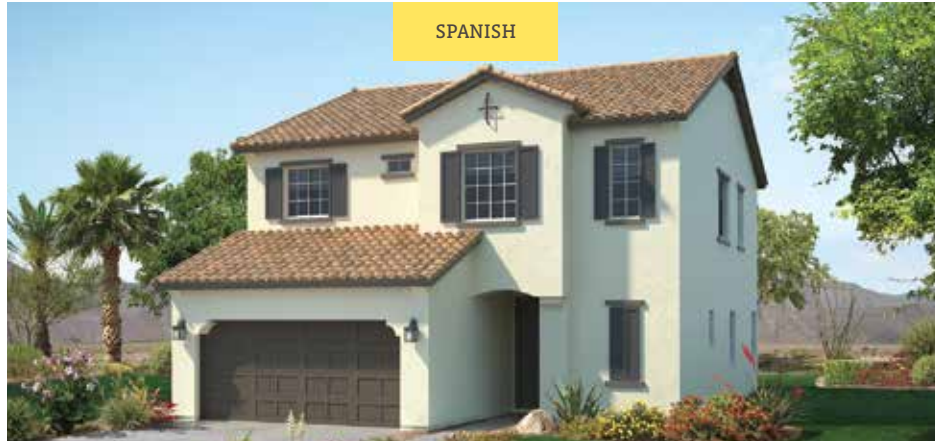

4 Bedrooms | 2.5 Baths | 2,276 SQ FT | 2-Car Garage

On Schnepf, just north of Combs Rd | San Tan Valley, Arizona | P 480 519 5128 | porchlighthomes.com

This document is for informational purposes only and no representation is made by Porchlight Homes to the accuracy of the information stated herein. Prices and promotions subject to change without notice. No offer for sale or lease can be made and no offer to purchase can be accepted prior to issuance of the final Arizona Public Report. All prospective buyers, real estate agents or other parties are solely responsible for verifying any and all information included herein.

4 Bedrooms | 2.5 Baths | 2,276 SQ FT | 2-Car Garage

On Schnepf, just north of Combs Rd | San Tan Valley, Arizona | P 480 519 5128 | porchlighthomes.com

The document is for informational purposes only and no representation is made by Porchlight Homes to the accuracy of the information stated herein. Prices and promotions subject to change without notice. No offer for sale or lease can be made and no offer to purchase can be accepted prior to issuance of the final Arizona Public Report. All prospective buyers, real estate agents or other parties are solely responsible for verifying any and all information included herein.