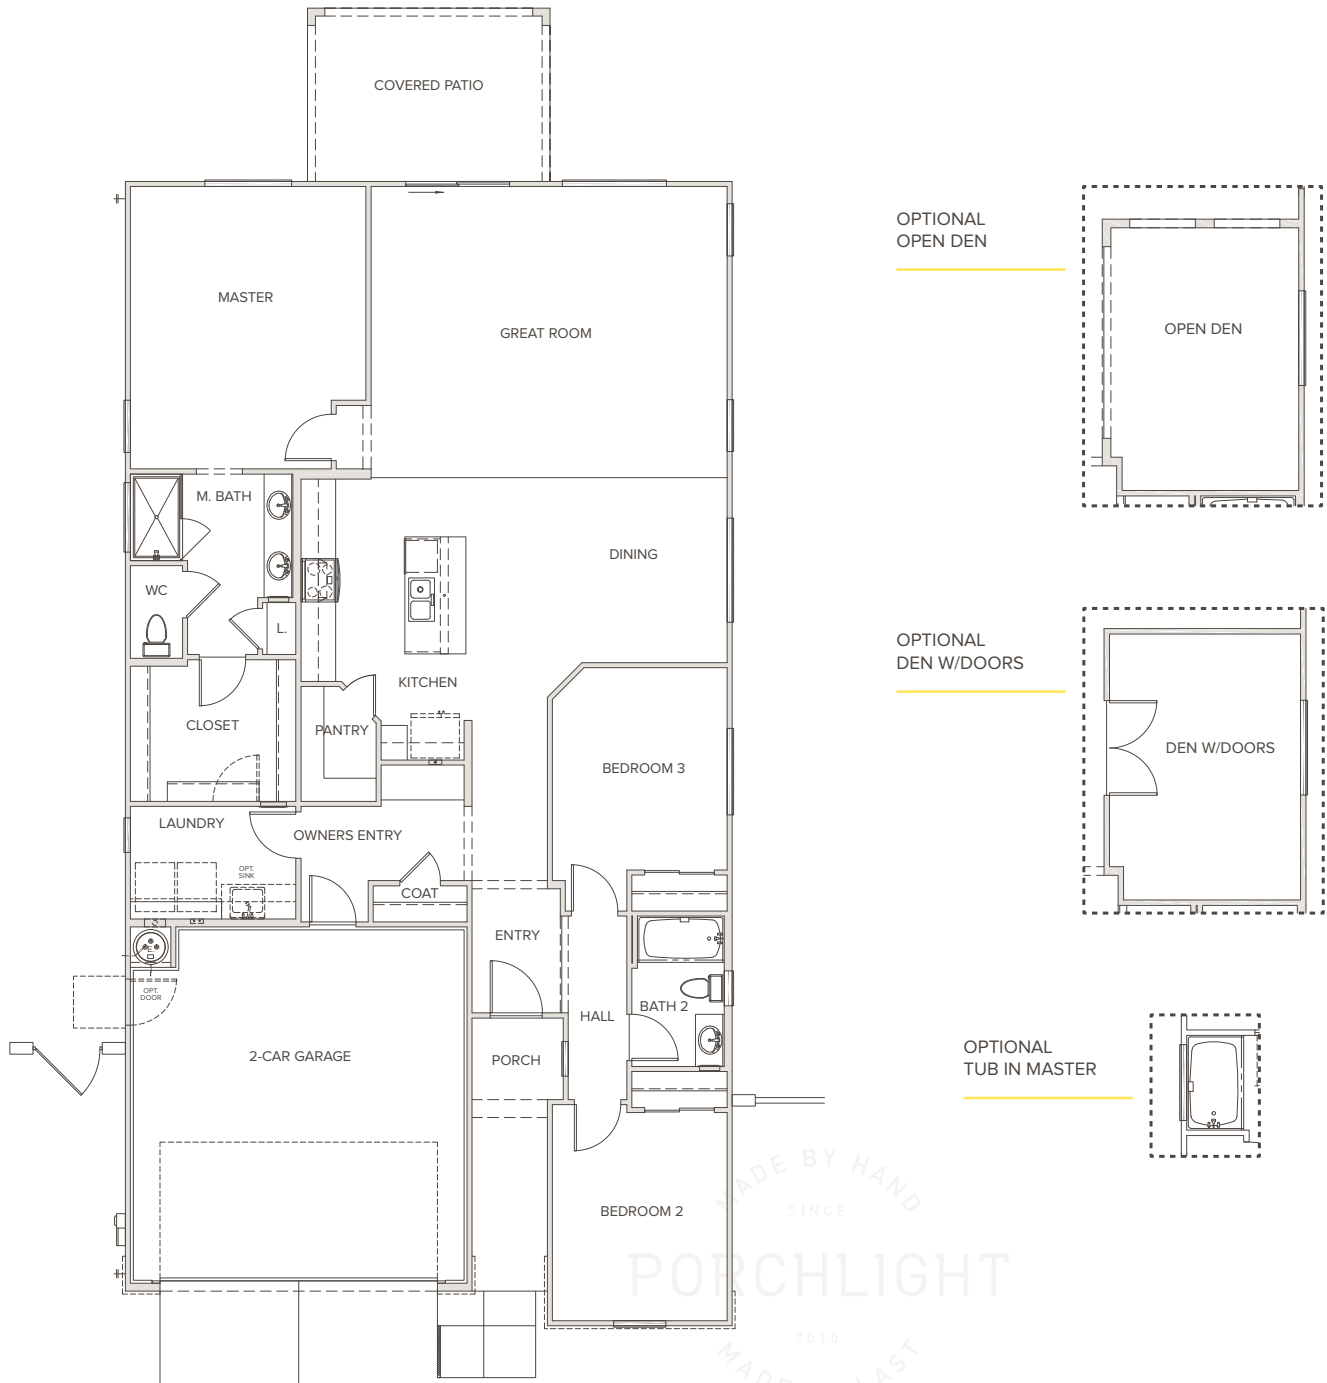

3 Bedrooms | 2 Baths | 1,770 SQ FT | 2-Car Garage

On Schnepf, just north of Combs Rd | San Tan Valley, Arizona | P 480 519 5128 | porchlighthomes.com

The document is for informational purposes only and no representation is made by Porchlight Homes to the accuracy of the information stated herein. Prices and promotions subject to change without notice. No offer for sale or lease can be made and no offer to purchase can be accepted prior to issuance of the final Arizona Public Report. All prospective buyers, real estate agents or other parties are solely responsible for verifying any and all information included herein.