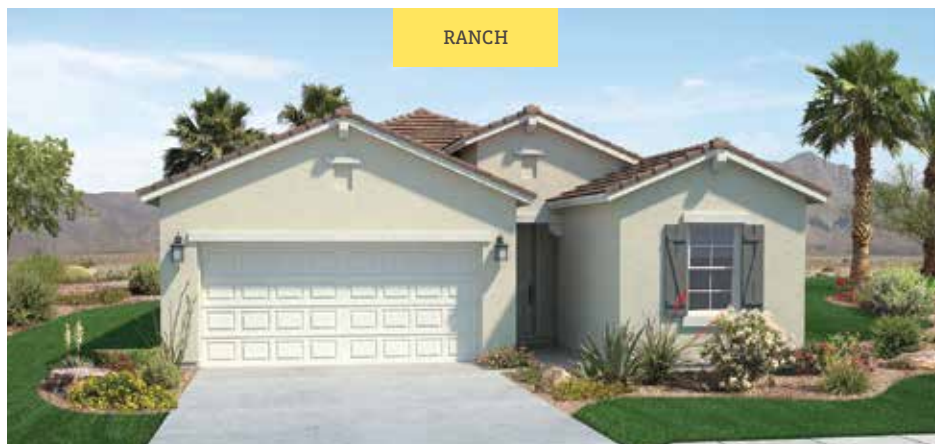

3 Bedrooms | 2 Baths | 1,564 SQ FT | 2-Car Garage

On Schnepf, just north of Combs Rd | San Tan Valley, Arizona | P 480 519 5128 | porchlighthomes.com

The document is for informational purposes only and no representation is made by Porchlight Homes to the accuracy of the information stated herein. Prices and promotions subject to change without notice. No offer for sale or lease can be made and no offer to purchase can be accepted prior to issuance of the final Arizona Public Report. All prospective buyers, real estate agents or other parties are solely responsible for verifying any and all information included herein.