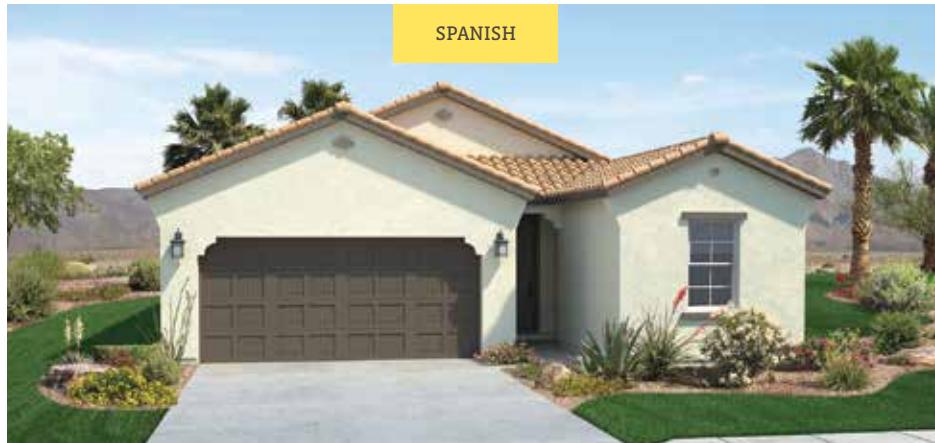

3 Bedrooms | 2 Baths | 1,564 SQ FT | 2-Car Garage

On Schnepf, just north of Combs Rd | San Tan Valley, Arizona | P 480 519 5128 | porchlighthomes.com

The document is for informational purposes only and no representation is made by Porchlight Homes to the accuracy of the information stated herein. Prices and promotions subject to change without notice. No offer for sale or lease can be made and no offer to purchase can be accepted prior to issuance of the final Arizona Public Report. All prospective buyers, real estate agents or other parties are solely responsible for verifying any and all information included herein.