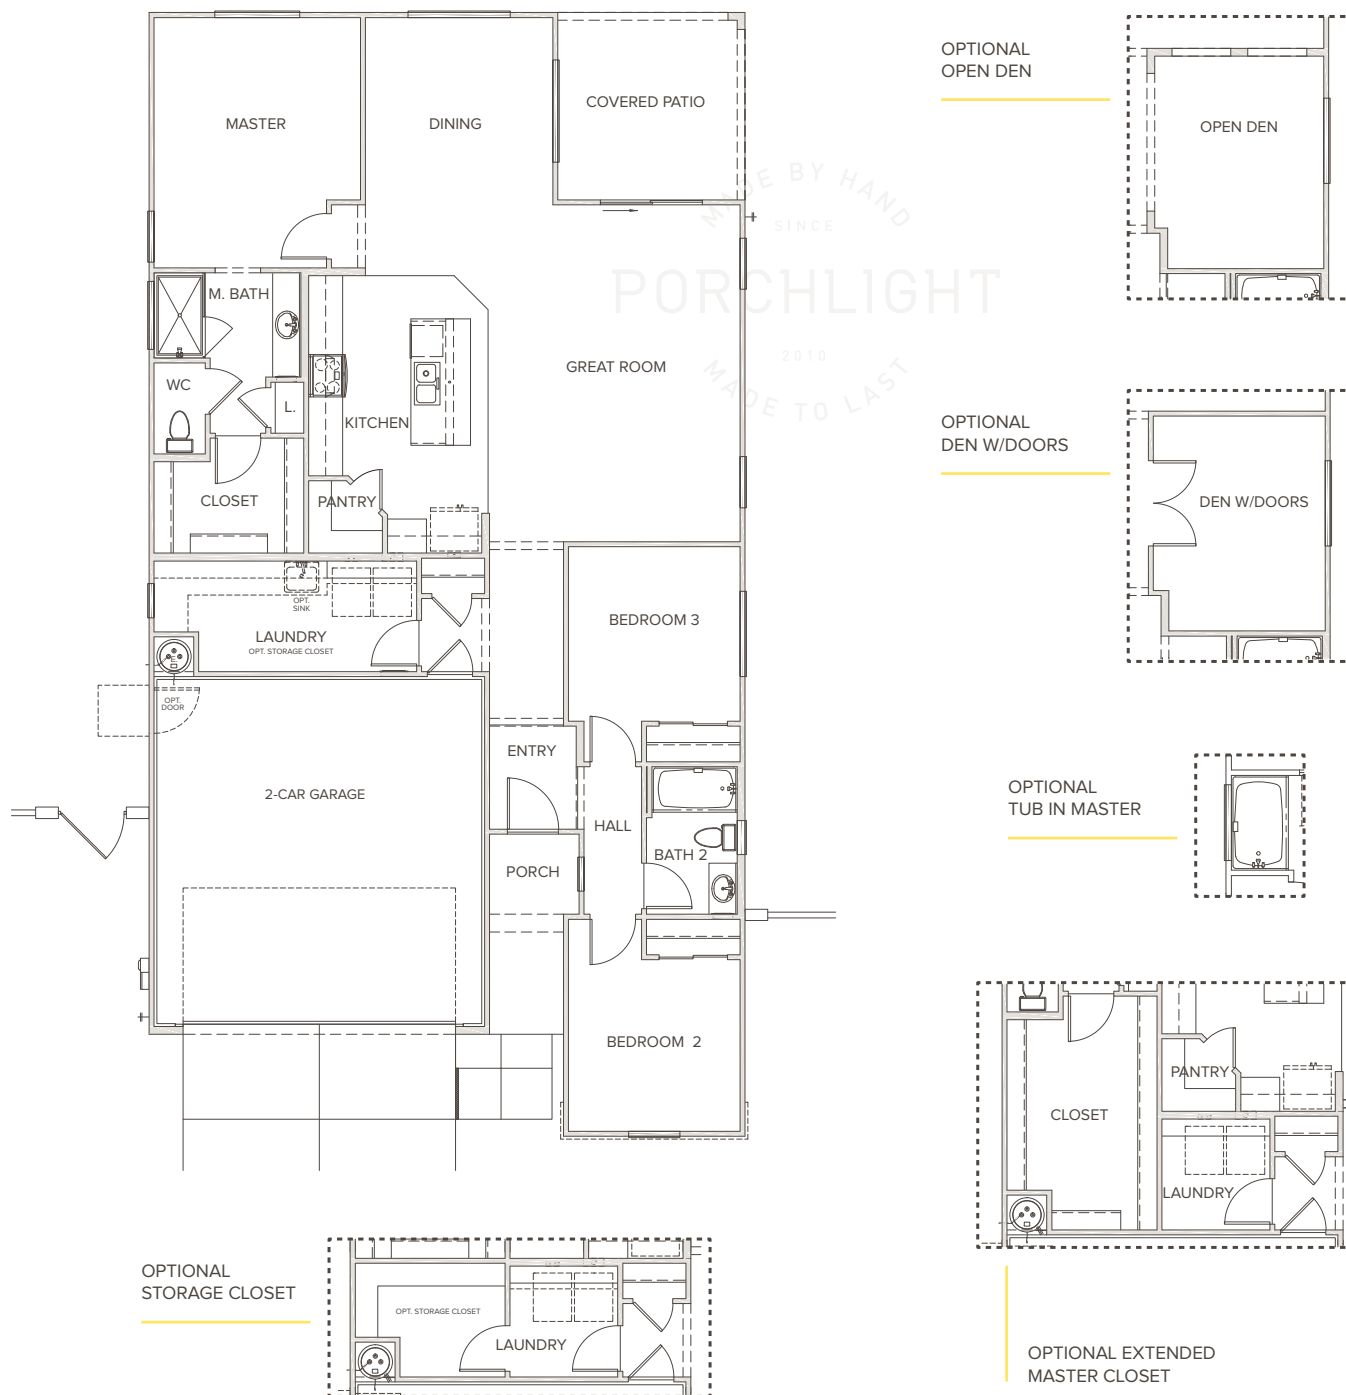

3 Bedrooms | 2 Baths | 1,564 SQ FT | 2-Car Garage

On Schnepf, just north of Combs Rd | San Tan Valley, Arizona | P 480 519 5128 | porchlighthomes.com

The document is for informational purposes only and no representation is made by Porchlight Homes to the accuracy of the information stated herein. Prices and promotions subject to change without notice. No offer for sale or lease can be made and no offer to purchase can be accepted prior to issuance of the final Arizona Public Report. All prospective buyers, real estate agents or other parties are solely responsible for verifying any and all information included herein.