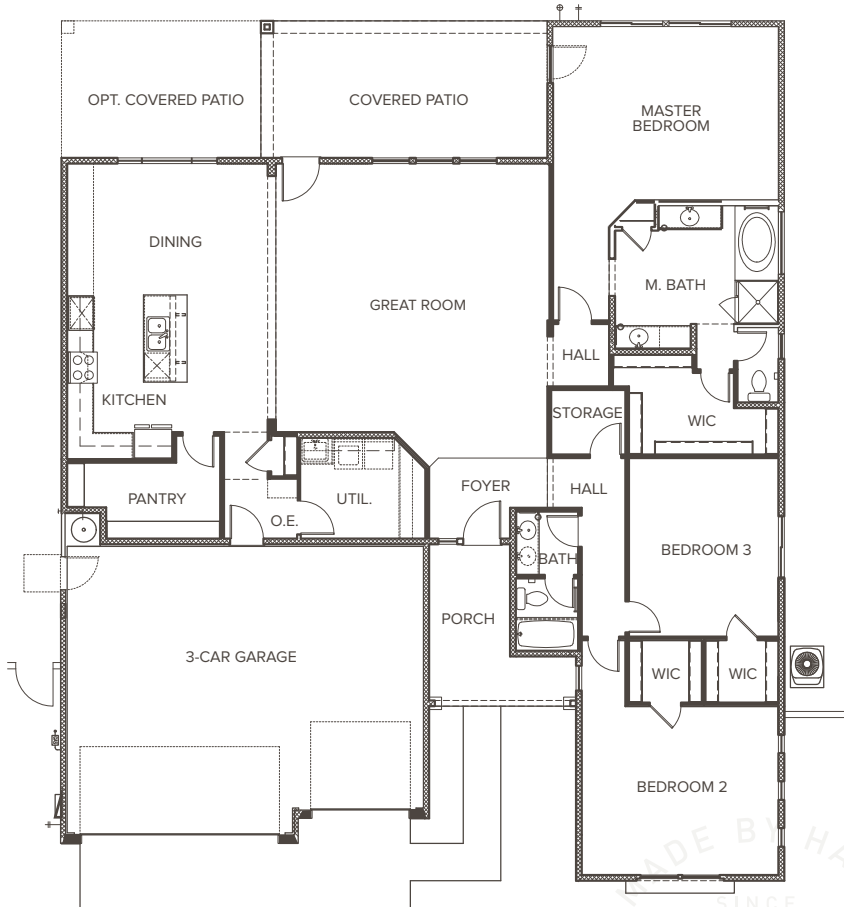

3 Bedrooms | 2 Baths | 2,472-2,498 SQ FT | 3-Car Garage

OPTIONAL
POWDER
ILO
STORAGE

OPTIONAL
DELUXE
ISLAND

OPTIONAL
WALK-IN
SHOWER

OPTIONAL
DEN
ILO
BEDROOM 3

OPTIONAL
DUAL
MASTER

On Southern, Just West of Greenfield | Mesa, Arizona | P 480 519 5128 | porchlighthomes.com

3 Bedrooms | 2 Baths | 2,472-2,498 SQ FT | 3-Car Garage

On Southern, Just West of Greenfield | Mesa, Arizona | P 480 519 5128 | porchlighthomes.com

The document is for informational purposes only and no representation is made by Porchlight Homes to the accuracy of the information stated herein. Prices and promotions subject to change without notice. No offer for sale or lease can be made and no offer to purchase can be accepted prior to issuance of the final Arizona Public Report. All prospective buyers, real estate agents or other parties are solely responsible for verifying any and all information included herein.