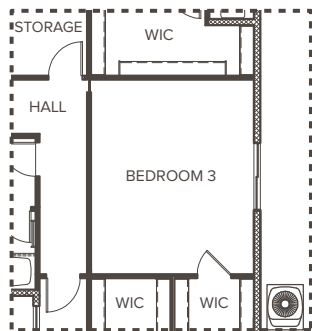

3 Bedrooms | 2 Baths | 2,472-2,498 SQ FT | 3-Car Garage

OPTIONAL
POWDER
ILO
STORAGE

OPTIONAL
DELUXE
ISLAND

OPTIONAL
WALK-IN
SHOWER

OPTIONAL
DEN
ILO
BEDROOM 3

OPTIONAL
DUAL
MASTER

On Southern, Just West of Greenfield | Mesa, Arizona | P 480 519 5128 | porchlighthomes.com

3 Bedrooms | 2 Baths | 2,472-2,498 SQ FT | 3-Car Garage

On Southern, Just West of Greenfield | Mesa, Arizona | P 480 519 5128 | porchlighthomes.com

The document is for informational purposes only and no representation is made by Porchlight Homes to the accuracy of the information stated herein. Prices and promotions subject to change without notice. No offer for sale or lease can be made and no offer to purchase can be accepted prior to issuance of the final Arizona Public Report. All prospective buyers, real estate agents or other parties are solely responsible for verifying any and all information included herein.