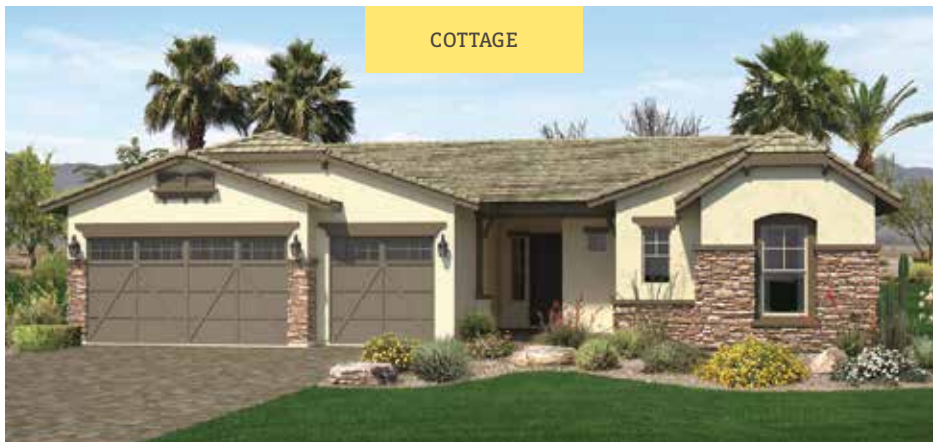

3 Bedrooms | 2 Baths | 2,472-2,498 SQ FT | 3-Car Garage

OPTIONAL
POWDER
ILO
STORAGE

OPTIONAL
DELUXE
ISLAND

OPTIONAL
WALK-IN
SHOWER

OPTIONAL
DEN
ILO
BEDROOM 3

OPTIONAL
DUAL
MASTER

On Southern, Just West of Greenfield | Mesa, Arizona | P 480 519 5128 | porchlighthomes.com

3 Bedrooms | 2 Baths | 2,472-2,498 SQ FT | 3-Car Garage

On Southern, Just West of Greenfield | Mesa, Arizona | P 480 519 5128 | porchlighthomes.com

The document is for informational purposes only and no representation is made by Porchlight Homes to the accuracy of the information stated herein. Prices and promotions subject to change without notice. No offer for sale or lease can be made and no offer to purchase can be accepted prior to issuance of the final Arizona Public Report. All prospective buyers, real estate agents or other parties are solely responsible for verifying any and all information included herein.