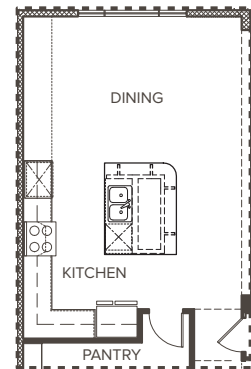

3 Bedrooms | 2 Baths | 2,472-2,498 SQ FT | 3-Car Garage

OPTIONAL
POWDER
ILO
STORAGE

OPTIONAL
DELUXE
ISLAND

OPTIONAL
WALK-IN
SHOWER

OPTIONAL
DEN
ILO
BEDROOM 3

OPTIONAL
DUAL
MASTER

On Southern, Just West of Greenfield | Mesa, Arizona | P 480 519 5128 | porchlighthomes.com