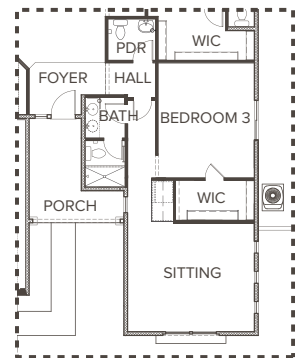

3 Bedrooms | 2 Baths | 2,472-2,498 SQ FT | 3-Car Garage

OPTIONAL
POWDER
ILO
STORAGE

OPTIONAL
DELUXE
ISLAND

OPTIONAL
WALK-IN
SHOWER

OPTIONAL
DEN
ILO
BEDROOM 3

OPTIONAL
DUAL
MASTER

On Southern, Just West of Greenfield | Mesa, Arizona | P 480 519 5128 | porchlighthomes.com

3 Bedrooms | 2 Baths | 2,472-2,498 SQ FT | 3-Car Garage

On Southern, Just West of Greenfield | Mesa, Arizona | P 480 519 5128 | porchlighthomes.com

The document is for informational purposes only and no representation is made by Porchlight Homes to the accuracy of the information stated herein. Prices and promotions subject to change without notice. No offer for sale or lease can be made and no offer to purchase can be accepted prior to issuance of the final Arizona Public Report. All prospective buyers, real estate agents or other parties are solely responsible for verifying any and all information included herein.