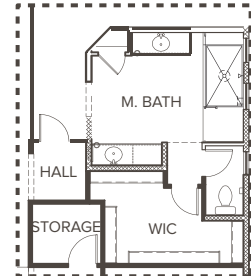

3 Bedrooms | 2 Baths | 2,472-2,498 SQ FT | 3-Car Garage

OPTIONAL
POWDER
ILO
STORAGE

OPTIONAL
DELUXE
ISLAND

OPTIONAL
WALK-IN
SHOWER

OPTIONAL
DEN
ILO
BEDROOM 3

OPTIONAL
DUAL
MASTER

On Southern, Just West of Greenfield | Mesa, Arizona | P 480 519 5128 | porchlighthomes.com

3 Bedrooms | 2 Baths | 2,472-2,498 SQ FT | 3-Car Garage

On Southern, Just West of Greenfield | Mesa, Arizona | P 480 519 5128 | porchlighthomes.com

The document is for informational purposes only and no representation is made by Porchlight Homes to the accuracy of the information stated herein. Prices and promotions subject to change without notice. No offer for sale or lease can be made and no offer to purchase can be accepted prior to issuance of the final Arizona Public Report. All prospective buyers, real estate agents or other parties are solely responsible for verifying any and all information included herein.