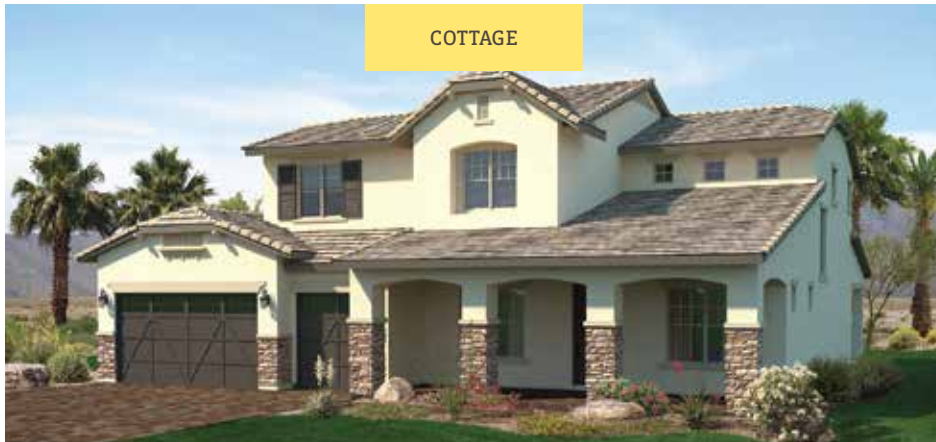

4 Bedrooms | 3.5 Baths | 3,651 SQ FT | 3-Car Garage

On Southern, Just West of Greenfield | Mesa, Arizona | P 480 519 5128 | porchlighthomes.com

The document is for informational purposes only and no representation is made by Porchlight Homes to the accuracy of the information stated herein. Prices and promotions subject to change without notice. No offer for sale or lease can be made and no offer to purchase can be accepted prior to issuance of the final Arizona Public Report. All prospective buyers, real estate agents or other parties are solely responsible for verifying any and all information included herein.

4 Bedrooms | 3.5 Baths | 3,651 SQ FT | 3-Car Garage

RANCH

COTTAGE

TUSCAN

On Southern, Just West of Greenfield | Mesa, Arizona | P 480 519 5128 | porchlighthomes.com

The document is for informational purposes only and no representation is made by Porchlight Homes to the accuracy of the information stated herein. Prices and promotions subject to change without notice. No offer for sale or lease can be made and no offer to purchase can be accepted prior to issuance of the final Arizona Public Report. All prospective buyers, real estate agents or other parties are solely responsible for verifying any and all information included herein.