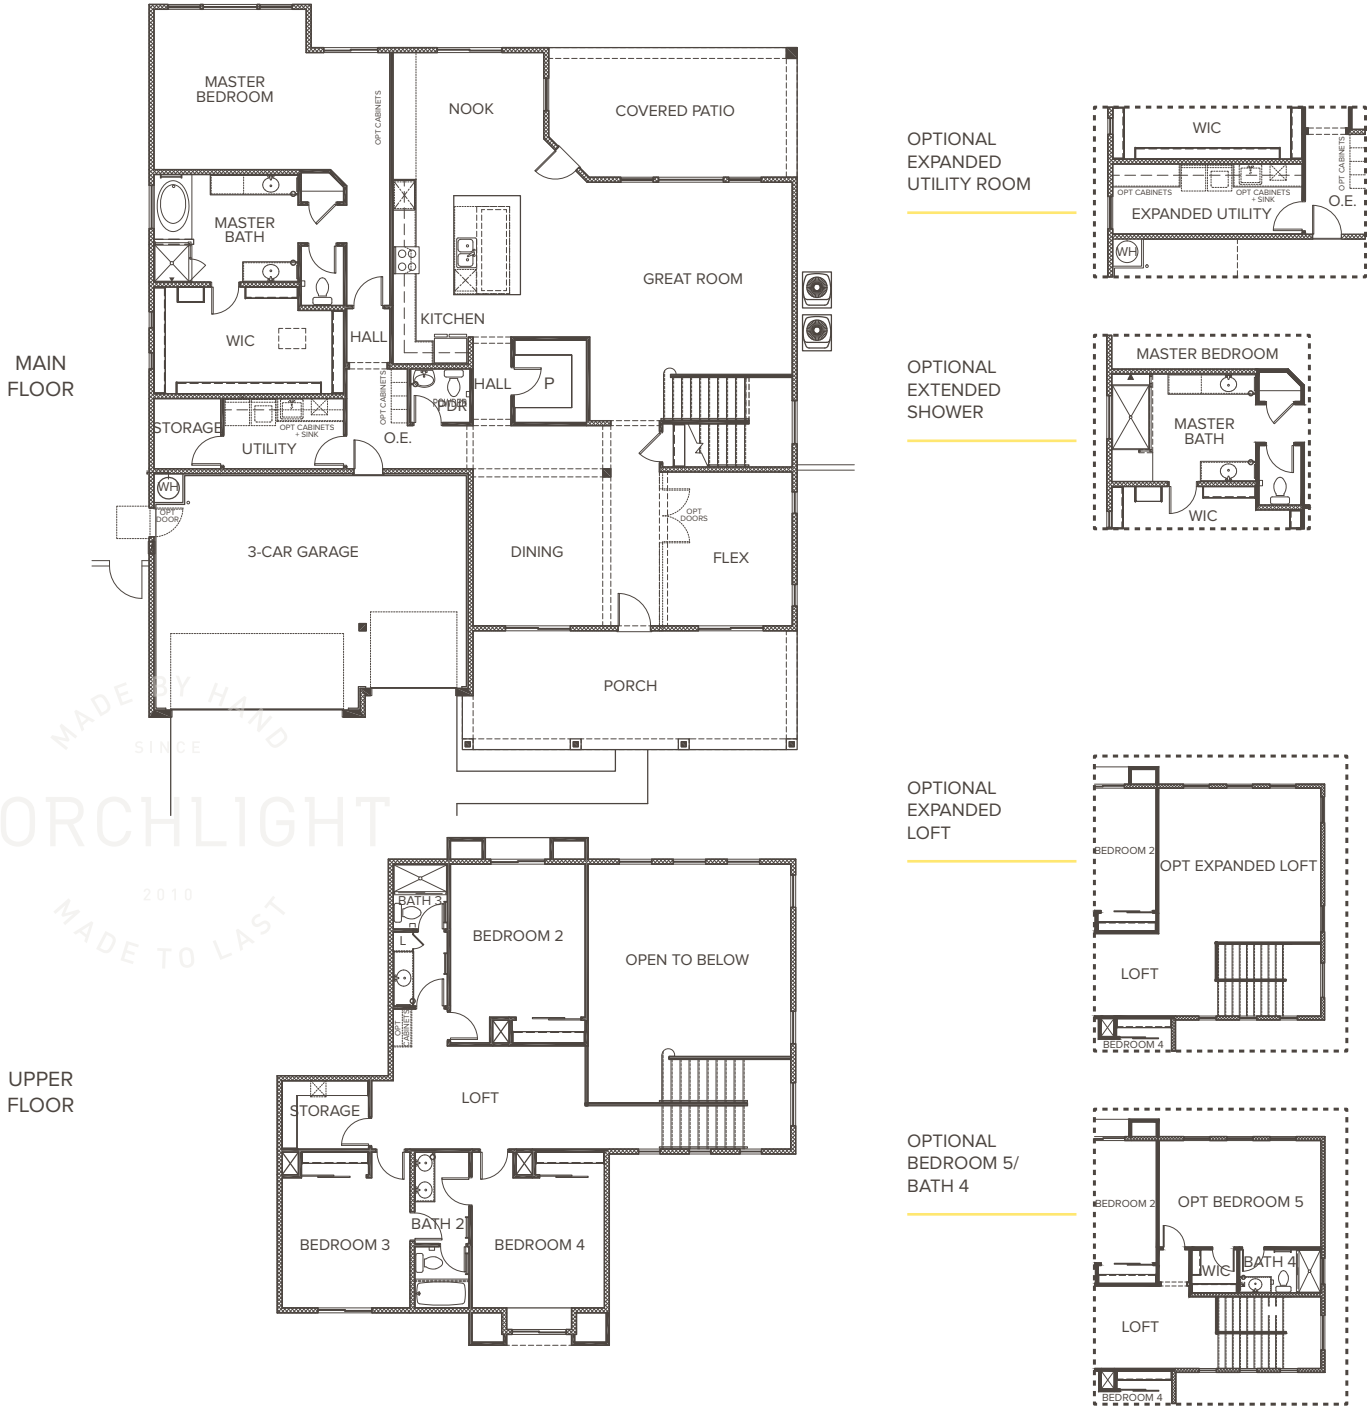

4 Bedrooms | 3.5 Baths | 3,651 SQ FT | 3-Car Garage

On Southern, Just West of Greenfield | Mesa, Arizona | P 480 519 5128 | porchlighthomes.com

The document is for informational purposes only and no representation is made by Porchlight Homes to the accuracy of the information stated herein. Prices and promotions subject to change without notice. No offer for sale or lease can be made and no offer to purchase can be accepted prior to issuance of the final Arizona Public Report. All prospective buyers, real estate agents or other parties are solely responsible for verifying any and all information included herein.

4 Bedrooms | 3.5 Baths | 3,651 SQ FT | 3-Car Garage

RANCH

COTTAGE

TUSCAN

On Southern, Just West of Greenfield | Mesa, Arizona | P 480 519 5128 | porchlighthomes.com

The document is for informational purposes only and no representation is made by Porchlight Homes to the accuracy of the information stated herein. Prices and promotions subject to change without notice. No offer for sale or lease can be made and no offer to purchase can be accepted prior to issuance of the final Arizona Public Report. All prospective buyers, real estate agents or other parties are solely responsible for verifying any and all information included herein.