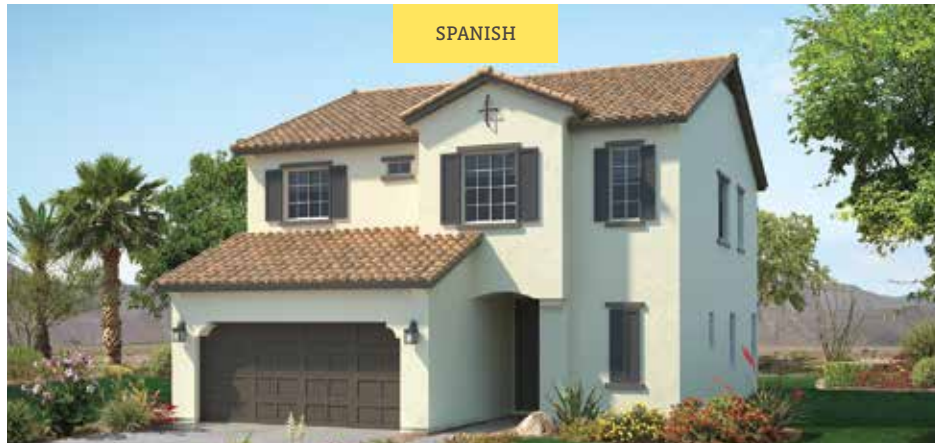

4 Bedrooms | 2.5 Baths | 2,276 SQ FT | 2-Car Garage

On Schnepf, just north of Combs Rd | San Tan Valley, Arizona | P 480 519 5128 | porchlighthomes.com

This document is for informational purposes only and no representation is made by Porchlight Homes to the accuracy of the information stated herein. Prices and promotions subject to change without notice. No offer for sale or lease can be made and no offer to purchase can be accepted prior to issuance of the final Arizona Public Report. All prospective buyers, real estate agents or other parties are solely responsible for verifying any and all information included herein.

4 Bedrooms | 2.5 Baths | 2,276 SQ FT | 2-Car Garage

On Schnepf, just north of Combs Rd | San Tan Valley, Arizona | P 480 519 5128 | porchlighthomes.com

The document is for informational purposes only and no representation is made by Porchlight Homes to the accuracy of the information stated herein. Prices and promotions subject to change without notice. No offer for sale or lease can be made and no offer to purchase can be accepted prior to issuance of the final Arizona Public Report. All prospective buyers, real estate agents or other parties are solely responsible for verifying any and all information included herein.