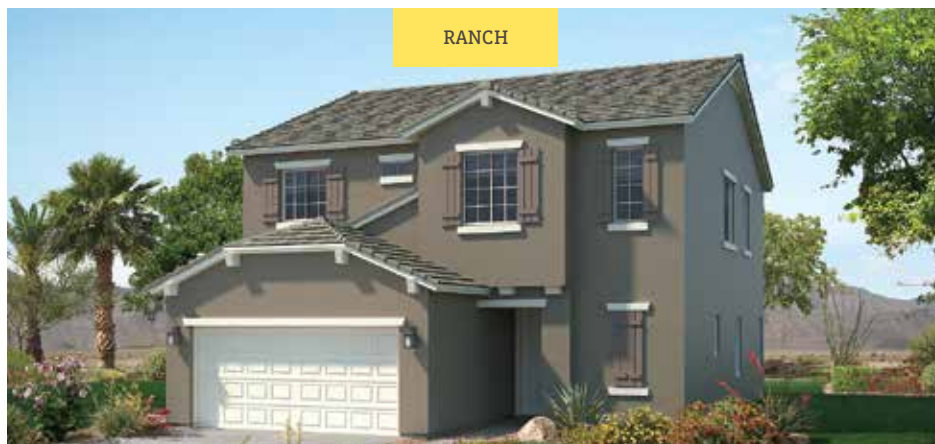

4 Bedrooms | 2.5 Baths | 2,276 SQ FT | 2-Car Garage

On Schnepf, just north of Combs Rd | San Tan Valley, Arizona | P 480 519 5128 | porchlighthomes.com

This document is for informational purposes only and no representation is made by Porchlight Homes to the accuracy of the information stated herein. Prices and promotions subject to change without notice. No offer for sale or lease can be made and no offer to purchase can be accepted prior to issuance of the final Arizona Public Report. All prospective buyers, real estate agents or other parties are solely responsible for verifying any and all information included herein.

4 Bedrooms | 2.5 Baths | 2,276 SQ FT | 2-Car Garage

On Schnepf, just north of Combs Rd | San Tan Valley, Arizona | P 480 519 5128 | porchlighthomes.com

The document is for informational purposes only and no representation is made by Porchlight Homes to the accuracy of the information stated herein. Prices and promotions subject to change without notice. No offer for sale or lease can be made and no offer to purchase can be accepted prior to issuance of the final Arizona Public Report. All prospective buyers, real estate agents or other parties are solely responsible for verifying any and all information included herein.