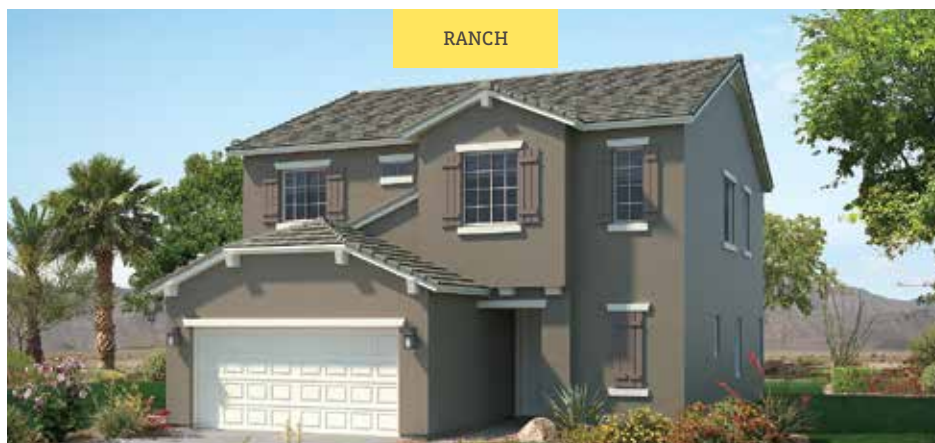

4 Bedrooms | 2.5 Baths | 2,276 SQ FT | 2-Car Garage

On Schnepf, just north of Combs Rd | San Tan Valley, Arizona | P 480 519 5128 | porchlighthomes.com

This document is for informational purposes only and no representation is made by Porchlight Homes to the accuracy of the information stated herein. Prices and promotions subject to change without notice. No offer for sale or lease can be made and no offer to purchase can be accepted prior to issuance of the final Arizona Public Report. All prospective buyers, real estate agents or other parties are solely responsible for verifying any and all information included herein.

4 Bedrooms | 2.5 Baths | 2,276 SQ FT | 2-Car Garage

SPANISH

RANCH

HACIENDA

On Schnepf, just north of Combs Rd | San Tan Valley, Arizona | P 480 519 5128 | porchlighthomes.com

The document is for informational purposes only and no representation is made by Porchlight Homes to the accuracy of the information stated herein. Prices and promotions subject to change without notice. No offer for sale or lease can be made and no offer to purchase can be accepted prior to issuance of the final Arizona Public Report. All prospective buyers, real estate agents or other parties are solely responsible for verifying any and all information included herein.