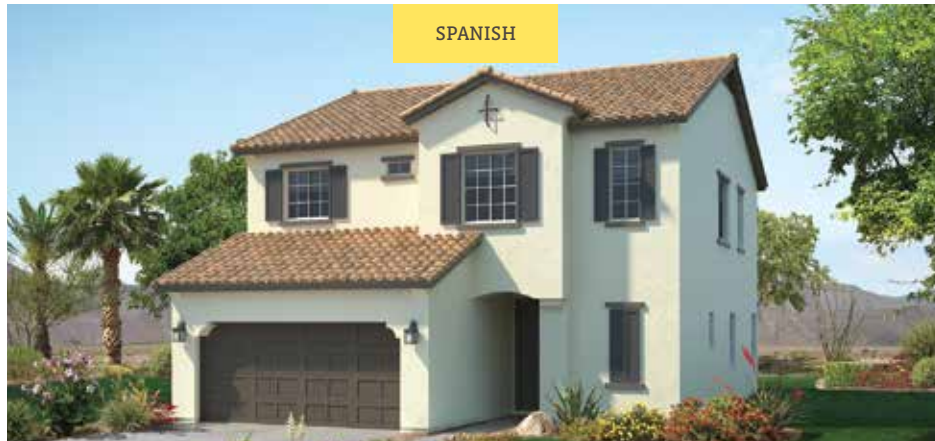

4 Bedrooms | 2.5 Baths | 2,276 SQ FT | 2-Car Garage

On Schnepf, just north of Combs Rd | San Tan Valley, Arizona | P 480 519 5128 | porchlighthomes.com

This document is for informational purposes only and no representation is made by Porchlight Homes to the accuracy of the information stated herein. Prices and promotions subject to change without notice. No offer for sale or lease can be made and no offer to purchase can be accepted prior to issuance of the final Arizona Public Report. All prospective buyers, real estate agents or other parties are solely responsible for verifying any and all information included herein.

4 Bedrooms | 2.5 Baths | 2,276 SQ FT | 2-Car Garage

SPANISH

RANCH

HACIENDA

On Schnepf, just north of Combs Rd | San Tan Valley, Arizona | P 480 519 5128 | porchlighthomes.com

The document is for informational purposes only and no representation is made by Porchlight Homes to the accuracy of the information stated herein. Prices and promotions subject to change without notice. No offer for sale or lease can be made and no offer to purchase can be accepted prior to issuance of the final Arizona Public Report. All prospective buyers, real estate agents or other parties are solely responsible for verifying any and all information included herein.