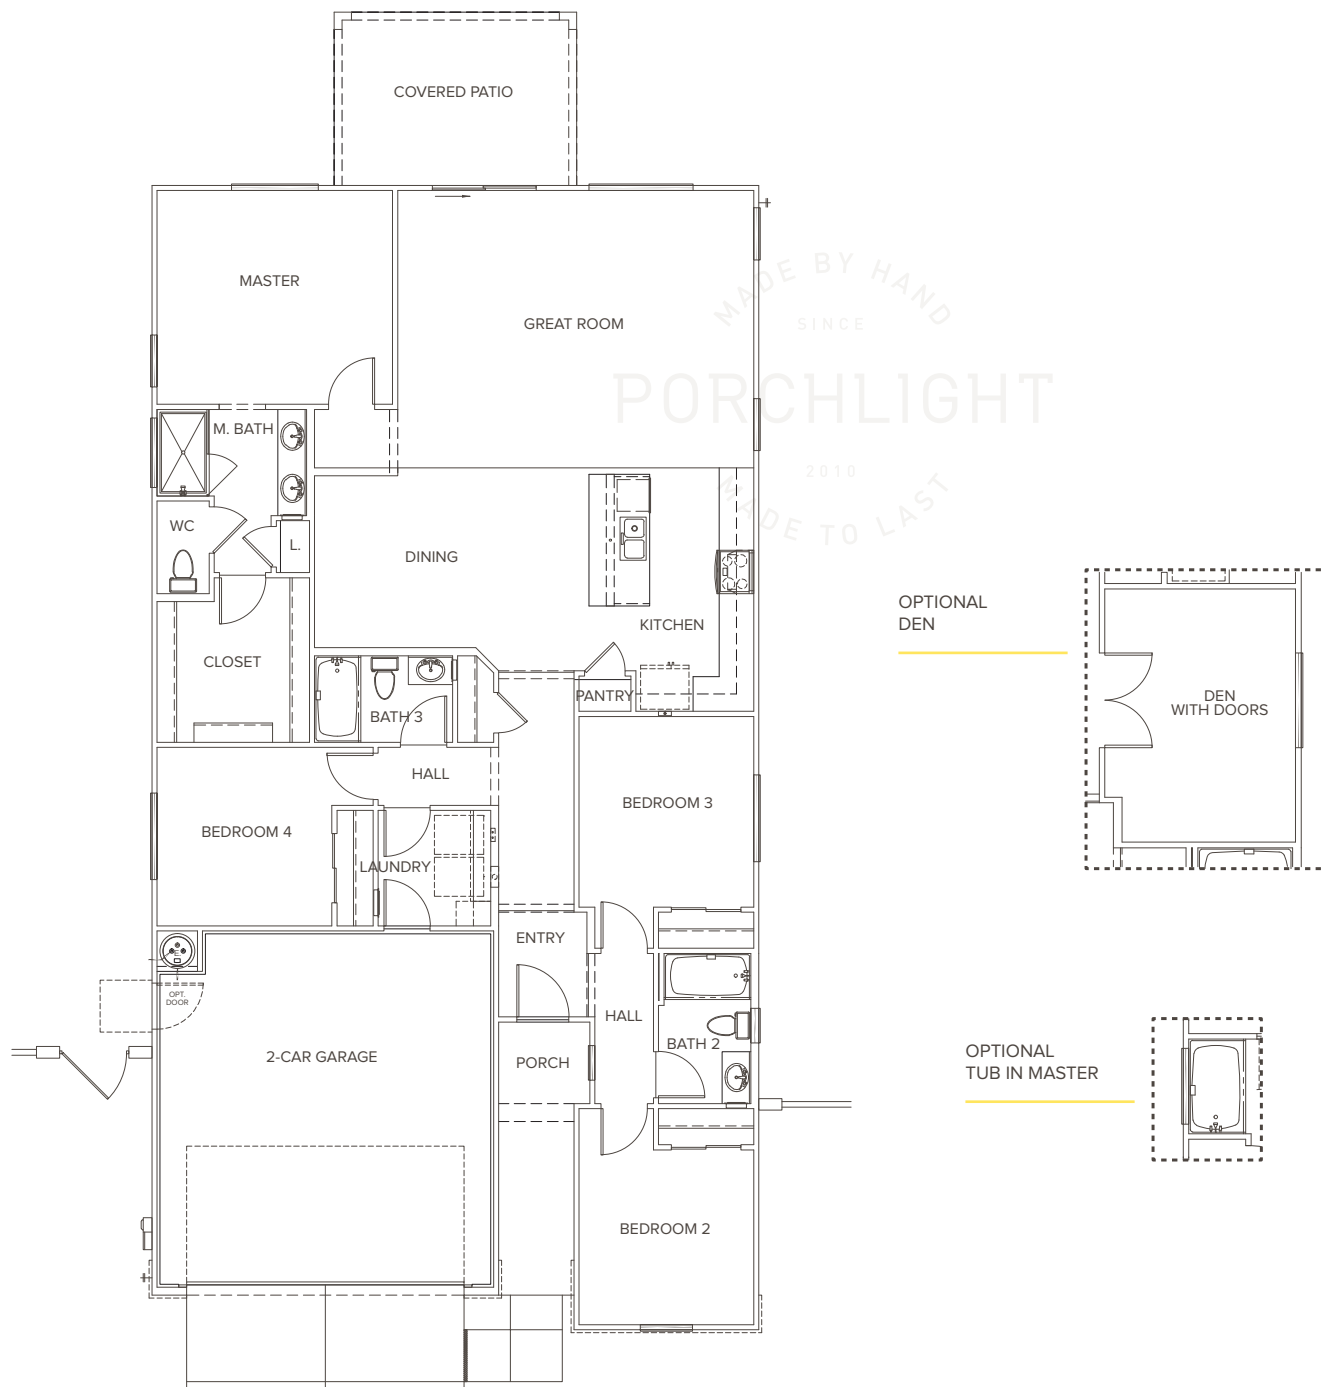

4 Bedrooms | 3 Baths | 1,770 SQ FT | 2-Car Garage

On Schnepf, just north of Combs Rd | San Tan Valley, Arizona | P 480 519 5128 | porchlighthomes.com

The document is for informational purposes only and no representation is made by Porchlight Homes to the accuracy of the information stated herein. Prices and promotions subject to change without notice. No offer for sale or lease can be made and no offer to purchase can be accepted prior to issuance of the final Arizona Public Report. All prospective buyers, real estate agents or other parties are solely responsible for verifying any and all information included herein.