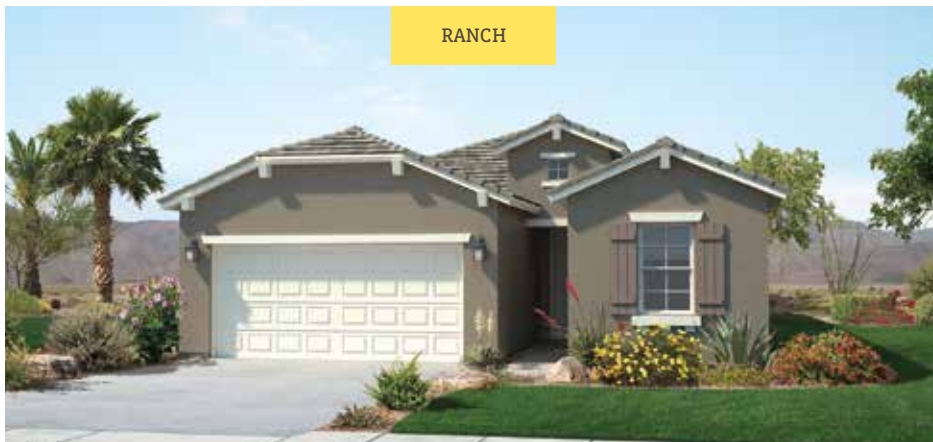

4 Bedrooms | 3 Baths | 1,770 SQ FT | 2-Car Garage

On Schnepf, just north of Combs Rd | San Tan Valley, Arizona | P 480 519 5128 | porchlighthomes.com

The document is for informational purposes only and no representation is made by Porchlight Homes to the accuracy of the information stated herein. Prices and promotions subject to change without notice. No offer for sale or lease can be made and no offer to purchase can be accepted prior to issuance of the final Arizona Public Report. All prospective buyers, real estate agents or other parties are solely responsible for verifying any and all information included herein.