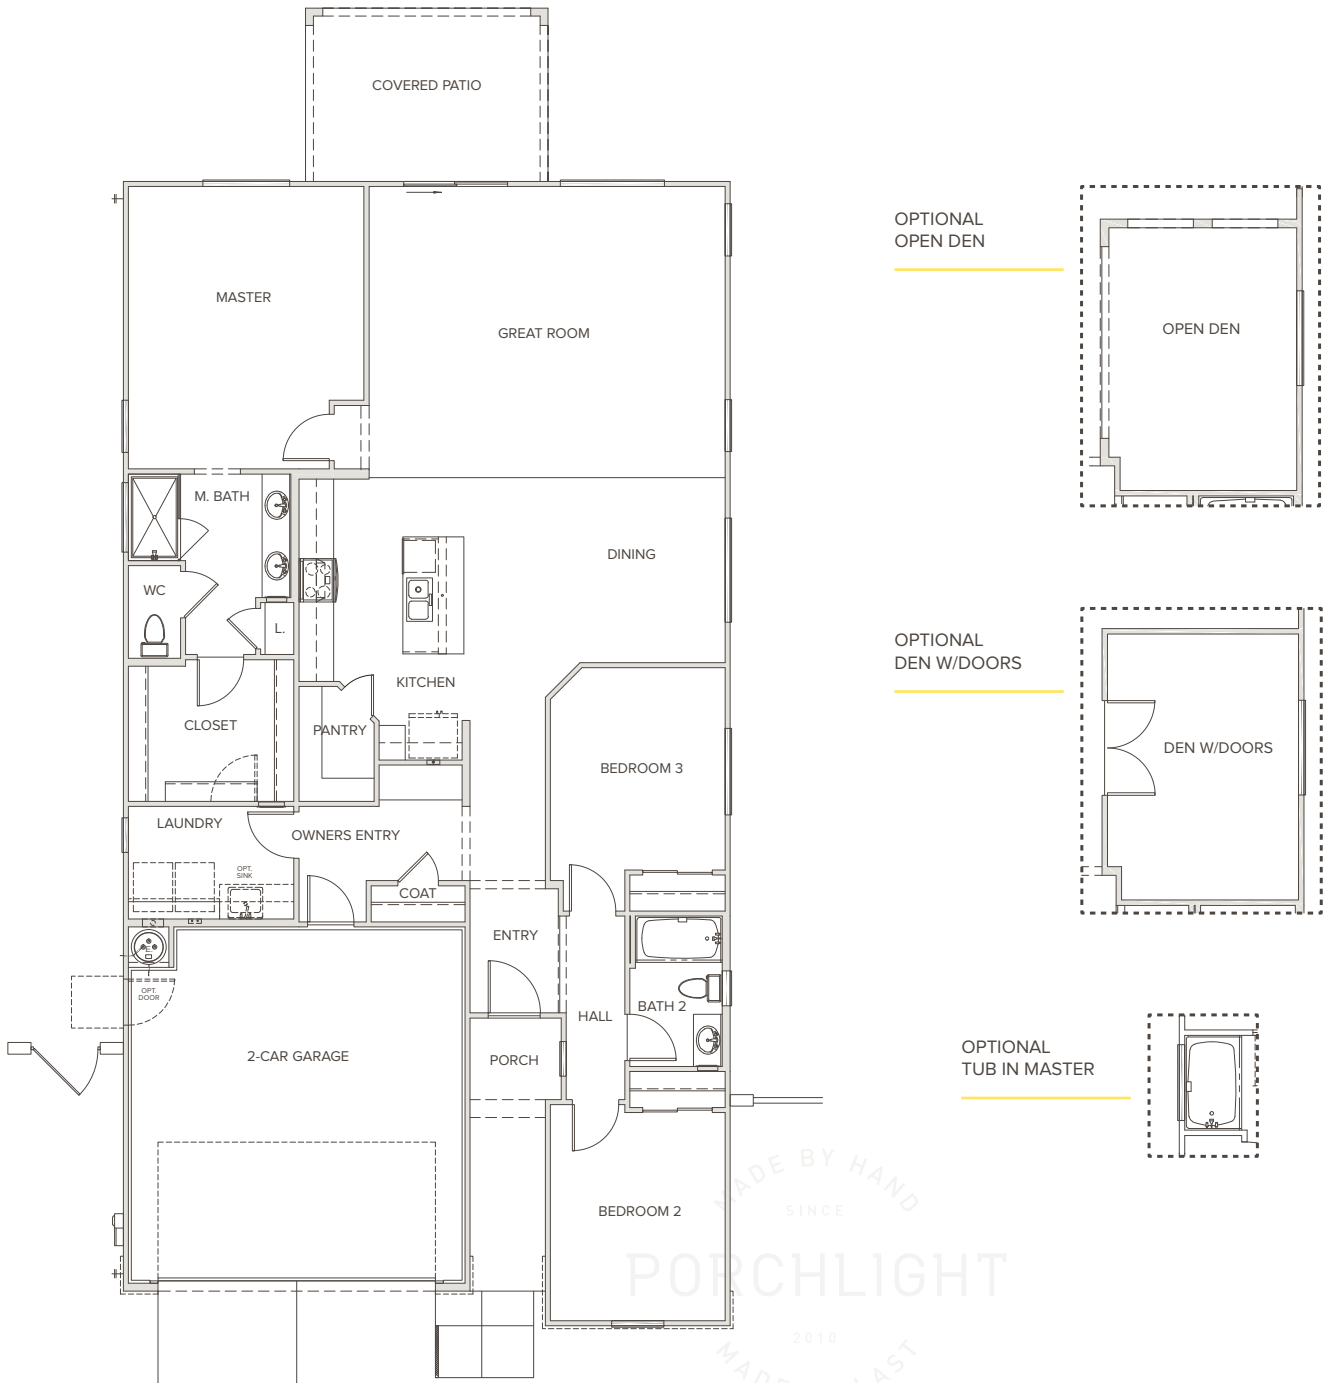

3 Bedrooms | 2 Baths | 1,770 SQ FT | 2-Car Garage

On Schnepf, just north of Combs Rd | San Tan Valley, Arizona | P 480 519 5128 | porchlighthomes.com

The document is for informational purposes only and no representation is made by Porchlight Homes to the accuracy of the information stated herein. Prices and promotions subject to change without notice. No offer for sale or lease can be made and no offer to purchase can be accepted prior to issuance of the final Arizona Public Report. All prospective buyers, real estate agents or other parties are solely responsible for verifying any and all information included herein.