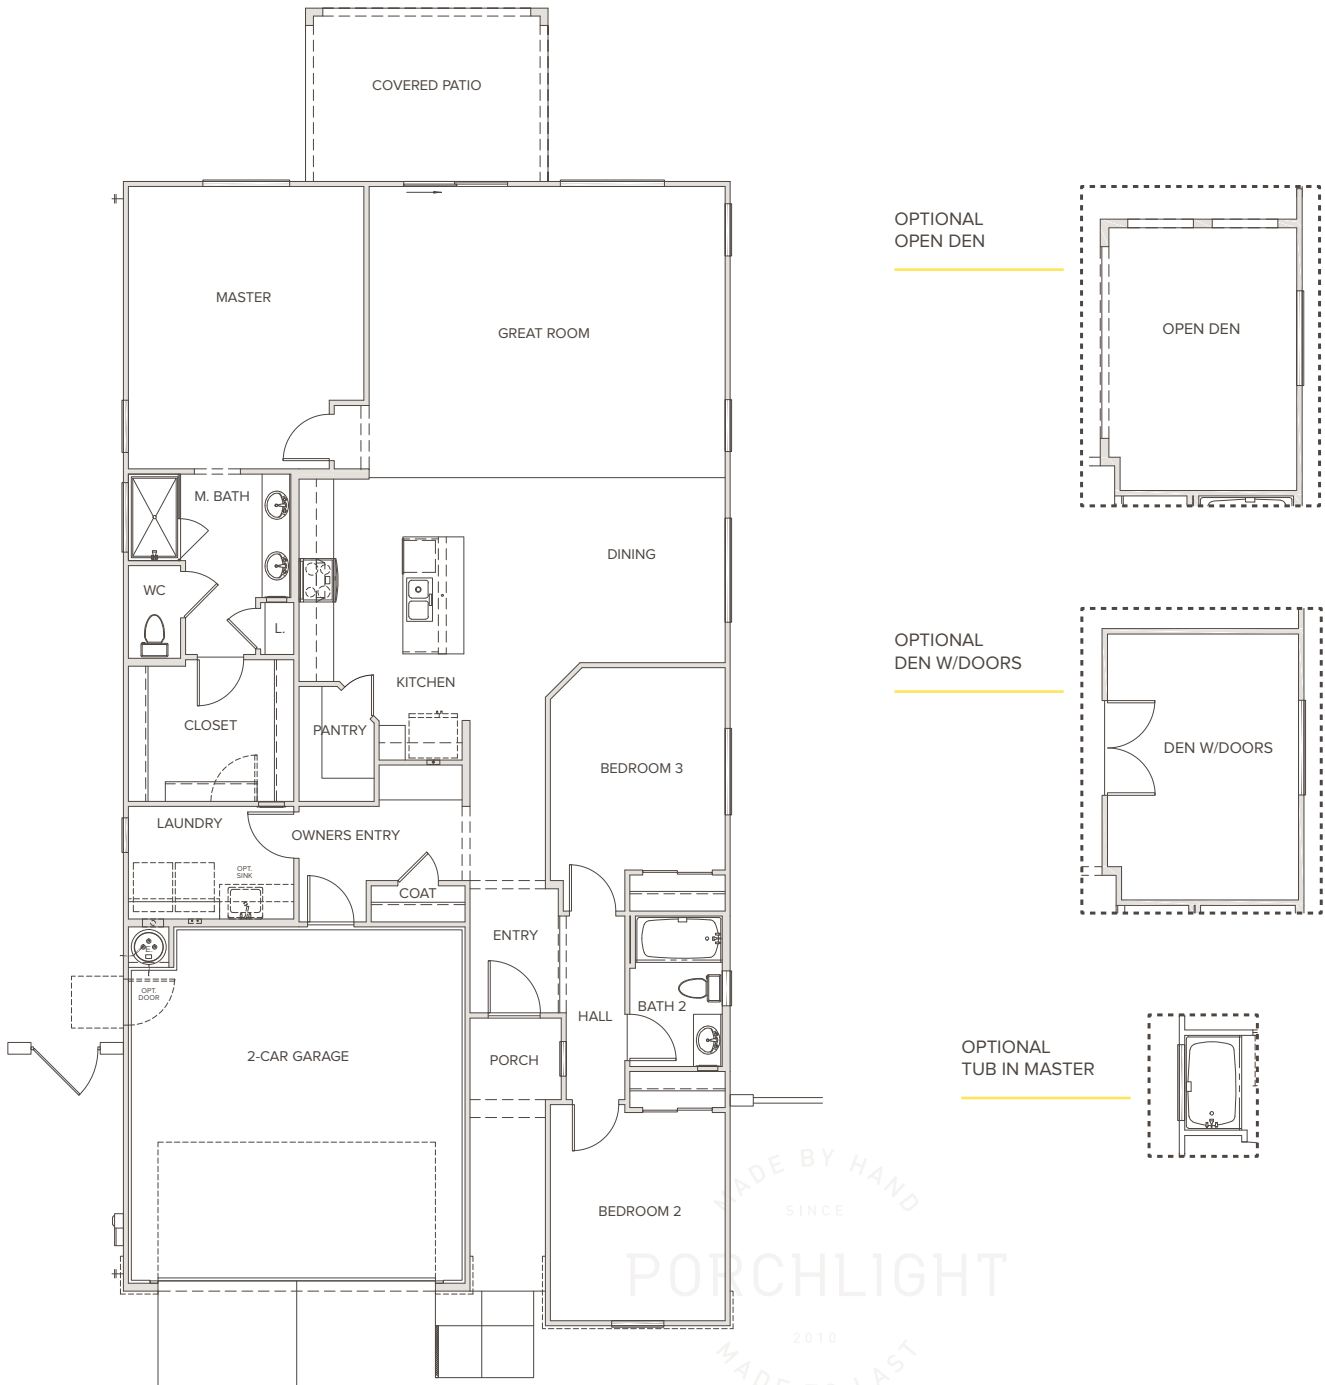

3 Bedrooms | 2 Baths | 1,770 SQ FT | 2-Car Garage

On Schnepf, just north of Combs Rd | San Tan Valley, Arizona | P 480 519 5128 | porchlighthomes.com

The document is for informational purposes only and no representation is made by Porchlight Homes to the accuracy of the information stated herein. Prices and promotions subject to change without notice. No offer for sale or lease can be made and no offer to purchase can be accepted prior to issuance of the final Arizona Public Report. All prospective buyers, real estate agents or other parties are solely responsible for verifying any and all information included herein.

MADE BY HAND
SINCE
PORCHLIGHT
2010
MADE TO LAST

3 Bedrooms | 2 Baths | 1,770 SQ FT | 2-Car Garage

On Schnepf, just north of Combs Rd | San Tan Valley, Arizona | P 480 519 5128 | porchlighthomes.com

The document is for informational purposes only and no representation is made by Porchlight Homes to the accuracy of the information stated herein. Prices and promotions subject to change without notice. No offer for sale or lease can be made and no offer to purchase can be accepted prior to issuance of the final Arizona Public Report. All prospective buyers, real estate agents or other parties are solely responsible for verifying any and all information included herein.