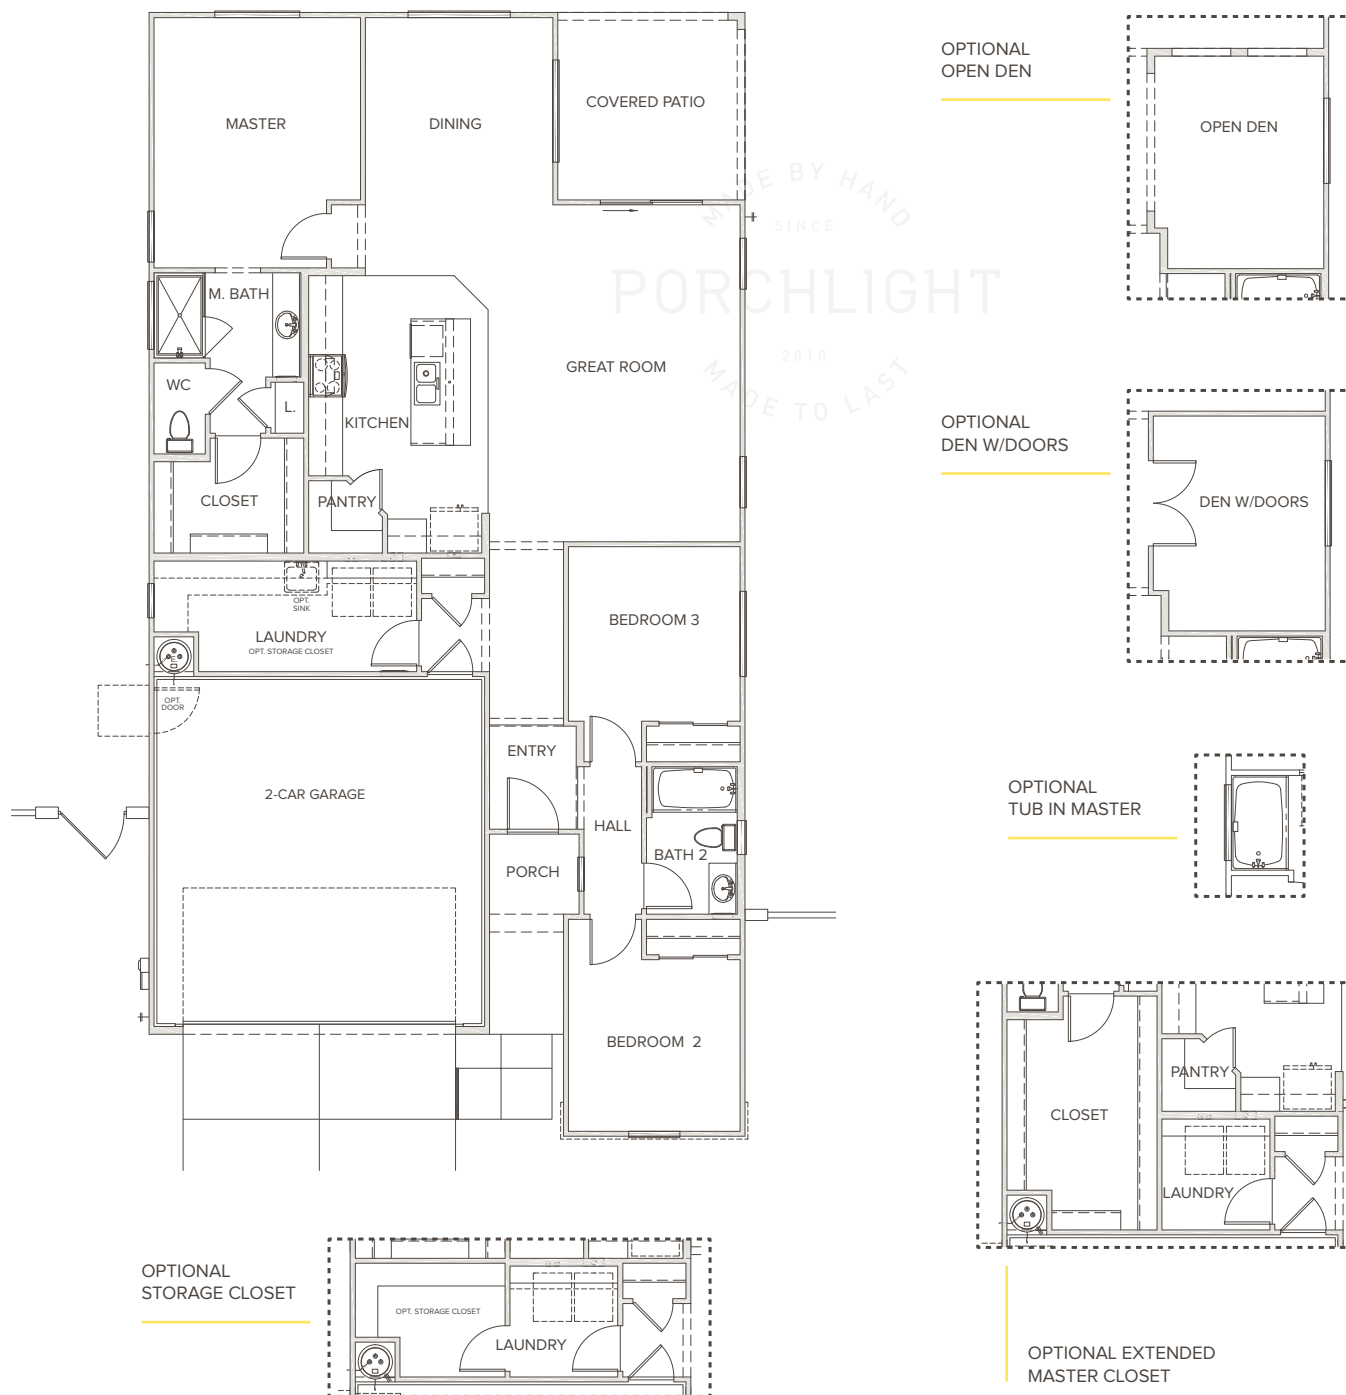

3 Bedrooms | 2 Baths | 1,564 SQ FT | 2-Car Garage

On Schnepf, just north of Combs Rd | San Tan Valley, Arizona | P 480 519 5128 | porchlighthomes.com

The document is for informational purposes only and no representation is made by Porchlight Homes to the accuracy of the information stated herein. Prices and promotions subject to change without notice. No offer for sale or lease can be made and no offer to purchase can be accepted prior to issuance of the final Arizona Public Report. All prospective buyers, real estate agents or other parties are solely responsible for verifying any and all information included herein.