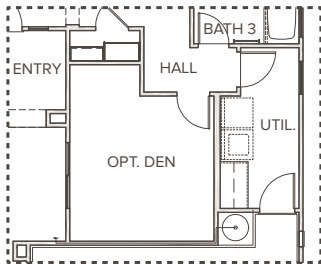

4 Bedrooms | 3 Baths | 2,621 SQ FT | 3-Car Garage

UPPER FLOOR

LOWER FLOOR

OPTIONAL
DEN

OPTIONAL
GUEST SUITE

On Williams Field Rd, just west of Higley Rd | Gilbert, Arizona | P 480 688 0488 | porchlighthomes.com

4 Bedrooms | 3 Baths | 2,621 SQ FT | 3-Car Garage

SPANISH

RANCH

PRAIRIE

On Williams Field Rd, just west of Higley Rd | Gilbert, Arizona | P 480 688 0488 | porchlighthomes.com

The document is for informational purposes only and no representation is made by Porchlight Homes to the accuracy of the information stated herein. Prices and promotions subject to change without notice. No offer for sale or lease can be made and no offer to purchase can be accepted prior to issuance of the final Arizona Public Report. All prospective buyers, real estate agents or other parties are solely responsible for verifying any and all information included herein.