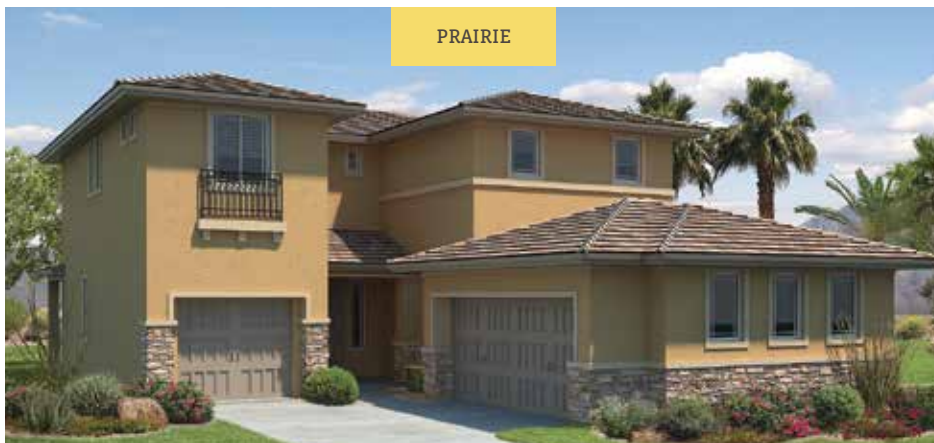

4 Bedrooms | 3 Baths | 2,621 SQ FT | 3-Car Garage

UPPER FLOOR

LOWER FLOOR

OPTIONAL
DEN

OPTIONAL
GUEST SUITE

On Williams Field Rd, just west of Higley Rd | Gilbert, Arizona | P 480 688 0488 | porchlighthomes.com

4 Bedrooms | 3 Baths | 2,621 SQ FT | 3-Car Garage

SPANISH

RANCH

PRAIRIE

On Williams Field Rd, just west of Higley Rd | Gilbert, Arizona | P 480 688 0488 | porchlighthomes.com

The document is for informational purposes only and no representation is made by Porchlight Homes to the accuracy of the information stated herein. Prices and promotions subject to change without notice. No offer for sale or lease can be made and no offer to purchase can be accepted prior to issuance of the final Arizona Public Report. All prospective buyers, real estate agents or other parties are solely responsible for verifying any and all information included herein.