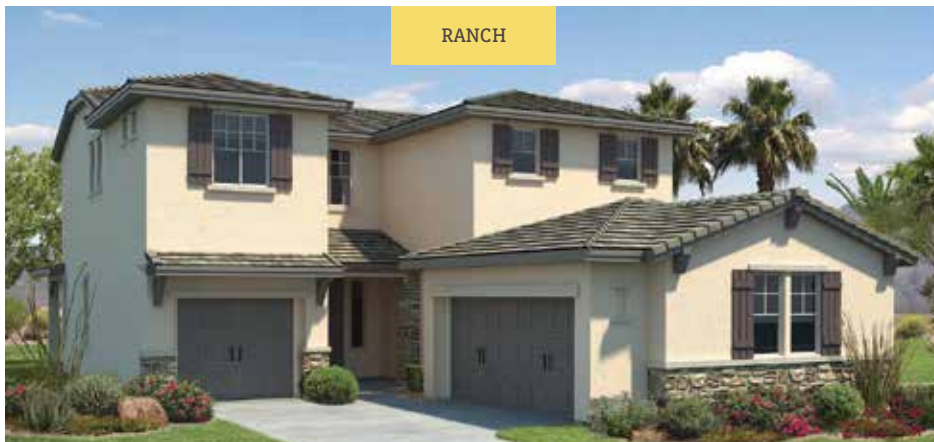

4 Bedrooms | 3 Baths | 2,621 SQ FT | 3-Car Garage

UPPER FLOOR

LOWER FLOOR

OPTIONAL
DEN

OPTIONAL
GUEST SUITE

On Williams Field Rd, just west of Higley Rd | Gilbert, Arizona | P 480 688 0488 | porchlighthomes.com

4 Bedrooms | 3 Baths | 2,621 SQ FT | 3-Car Garage

SPANISH

RANCH

PRAIRIE

On Williams Field Rd, just west of Higley Rd | Gilbert, Arizona | P 480 688 0488 | porchlighthomes.com

The document is for informational purposes only and no representation is made by Porchlight Homes to the accuracy of the information stated herein. Prices and promotions subject to change without notice. No offer for sale or lease can be made and no offer to purchase can be accepted prior to issuance of the final Arizona Public Report. All prospective buyers, real estate agents or other parties are solely responsible for verifying any and all information included herein.