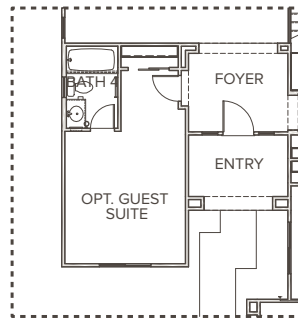

4 Bedrooms | 3 Baths | 2,621 SQ FT | 3-Car Garage

UPPER FLOOR

LOWER FLOOR

OPTIONAL
DEN

OPTIONAL
GUEST SUITE

On Williams Field Rd, just west of Higley Rd | Gilbert, Arizona | P 480 688 0488 | porchlighthomes.com