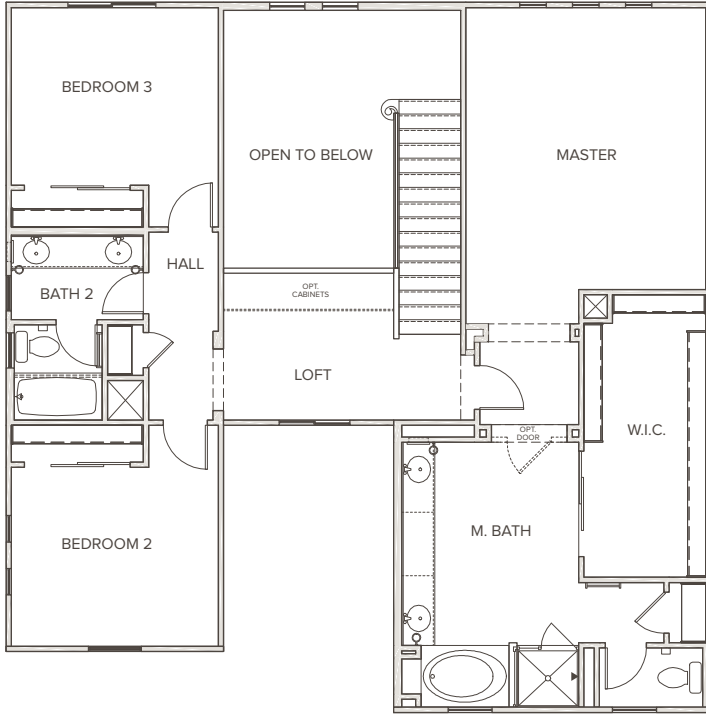

4 Bedrooms | 3 Baths | 2,621 SQ FT | 3-Car Garage

UPPER FLOOR

LOWER FLOOR

OPTIONAL
DEN

OPTIONAL
GUEST SUITE

On Williams Field Rd, just west of Higley Rd | Gilbert, Arizona | P 480 688 0488 | porchlighthomes.com

4 Bedrooms | 3 Baths | 2,621 SQ FT | 3-Car Garage

SPANISH

RANCH

PRAIRIE

On Williams Field Rd, just west of Higley Rd | Gilbert, Arizona | P 480 688 0488 | porchlighthomes.com

The document is for informational purposes only and no representation is made by Porchlight Homes to the accuracy of the information stated herein. Prices and promotions subject to change without notice. No offer for sale or lease can be made and no offer to purchase can be accepted prior to issuance of the final Arizona Public Report. All prospective buyers, real estate agents or other parties are solely responsible for verifying any and all information included herein.