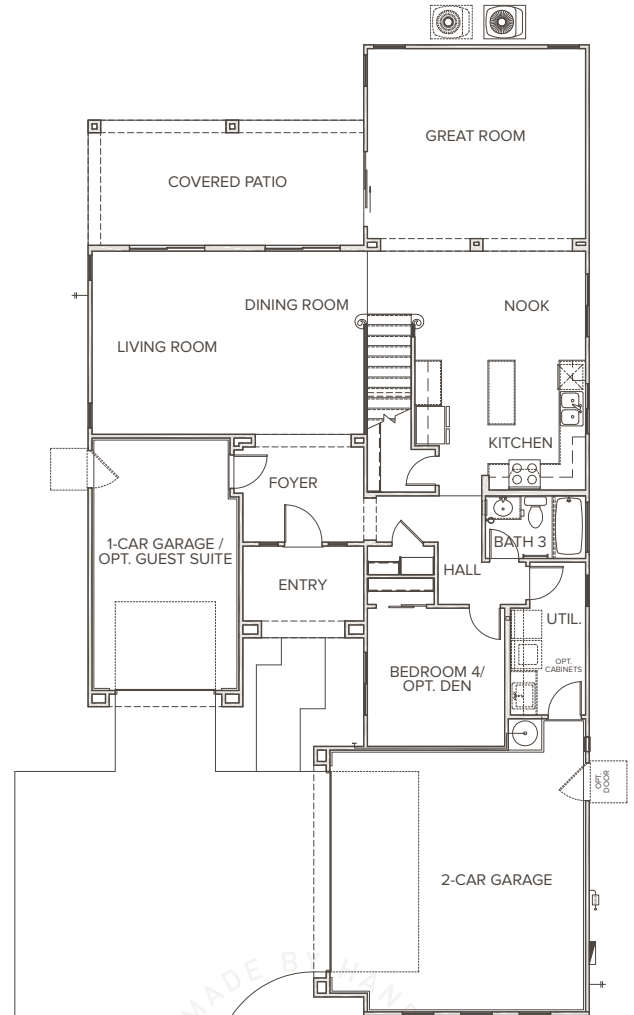

4 Bedrooms | 3 Baths | 2,621 SQ FT | 3-Car Garage

UPPER FLOOR

LOWER FLOOR

OPTIONAL
DEN

OPTIONAL
GUEST SUITE

On Williams Field Rd, just west of Higley Rd | Gilbert, Arizona | P 480 688 0488 | porchlighthomes.com

4 Bedrooms | 3 Baths | 2,621 SQ FT | 3-Car Garage

SPANISH

RANCH

PRAIRIE

On Williams Field Rd, just west of Higley Rd | Gilbert, Arizona | P 480 688 0488 | porchlighthomes.com

The document is for informational purposes only and no representation is made by Porchlight Homes to the accuracy of the information stated herein. Prices and promotions subject to change without notice. No offer for sale or lease can be made and no offer to purchase can be accepted prior to issuance of the final Arizona Public Report. All prospective buyers, real estate agents or other parties are solely responsible for verifying any and all information included herein.