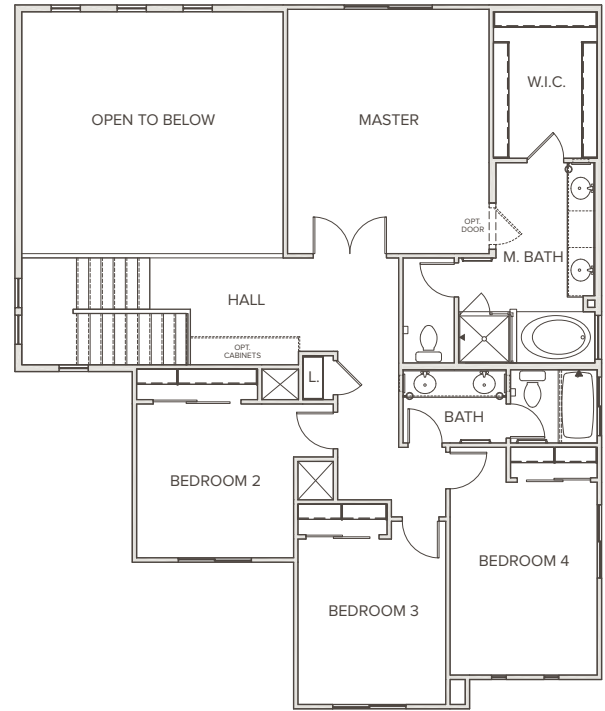

4 Bedrooms | 2.5 Baths | 2,415 SQ FT | 2-Car Garage

MAIN FLOOR

UPPER FLOOR

OPTIONAL  
LOFT

MADE BY [Faded]  
SINCE [Faded]  
PORCHLIGHT  
2010  
MADE TO LAST

On Williams Field Rd, just west of Higley Rd | Gilbert, Arizona | P 480 688 0488 | porchlighthomes.com

4 Bedrooms | 2.5 Baths | 2,415 SQ FT | 2-Car Garage

On Williams Field Rd, just west of Higley Rd | Gilbert, Arizona | P 480 688 0488 | porchlighthomes.com

The document is for informational purposes only and no representation is made by Porchlight Homes to the accuracy of the information stated herein. Prices and promotions subject to change without notice. No offer for sale or lease can be made and no offer to purchase can be accepted prior to issuance of the final Arizona Public Report. All prospective buyers, real estate agents or other parties are solely responsible for verifying any and all information included herein.