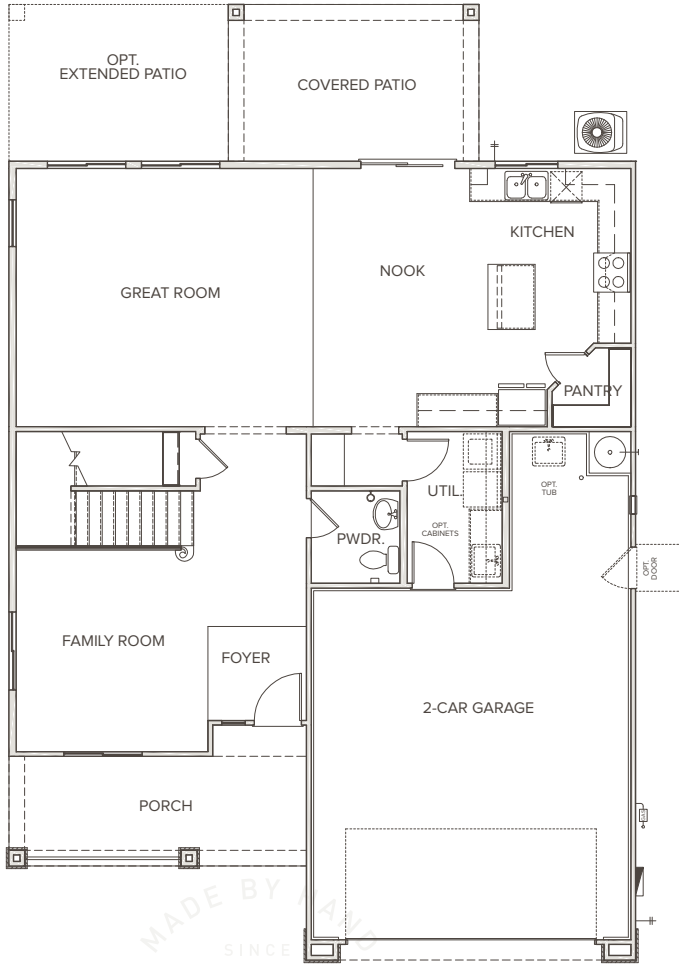

4 Bedrooms | 2.5 Baths | 2,415 SQ FT | 2-Car Garage

MAIN FLOOR

UPPER FLOOR

OPTIONAL  
LOFT

MADE BY [Faded]  
SINCE [Faded]  
PORCHLIGHT  
2010  
MADE TO LAST

On Williams Field Rd, just west of Higley Rd | Gilbert, Arizona | P 480 688 0488 | porchlighthomes.com

4 Bedrooms | 2.5 Baths | 2,415 SQ FT | 2-Car Garage

On Williams Field Rd, just west of Higley Rd | Gilbert, Arizona | P 480 688 0488 | porchlighthomes.com

The document is for informational purposes only and no representation is made by Porchlight Homes to the accuracy of the information stated herein. Prices and promotions subject to change without notice. No offer for sale or lease can be made and no offer to purchase can be accepted prior to issuance of the final Arizona Public Report. All prospective buyers, real estate agents or other parties are solely responsible for verifying any and all information included herein.