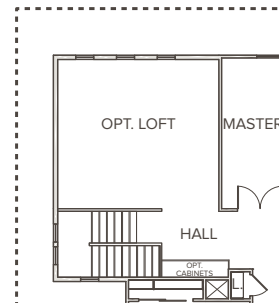

4 Bedrooms | 2.5 Baths | 2,415 SQ FT | 2-Car Garage

MAIN FLOOR

UPPER FLOOR

OPTIONAL  
LOFT

MADE BY [Faded]  
SINCE [Faded]  
PORCHLIGHT  
2010  
MADE TO LAST

On Williams Field Rd, just west of Higley Rd | Gilbert, Arizona | P 480 688 0488 | porchlighthomes.com