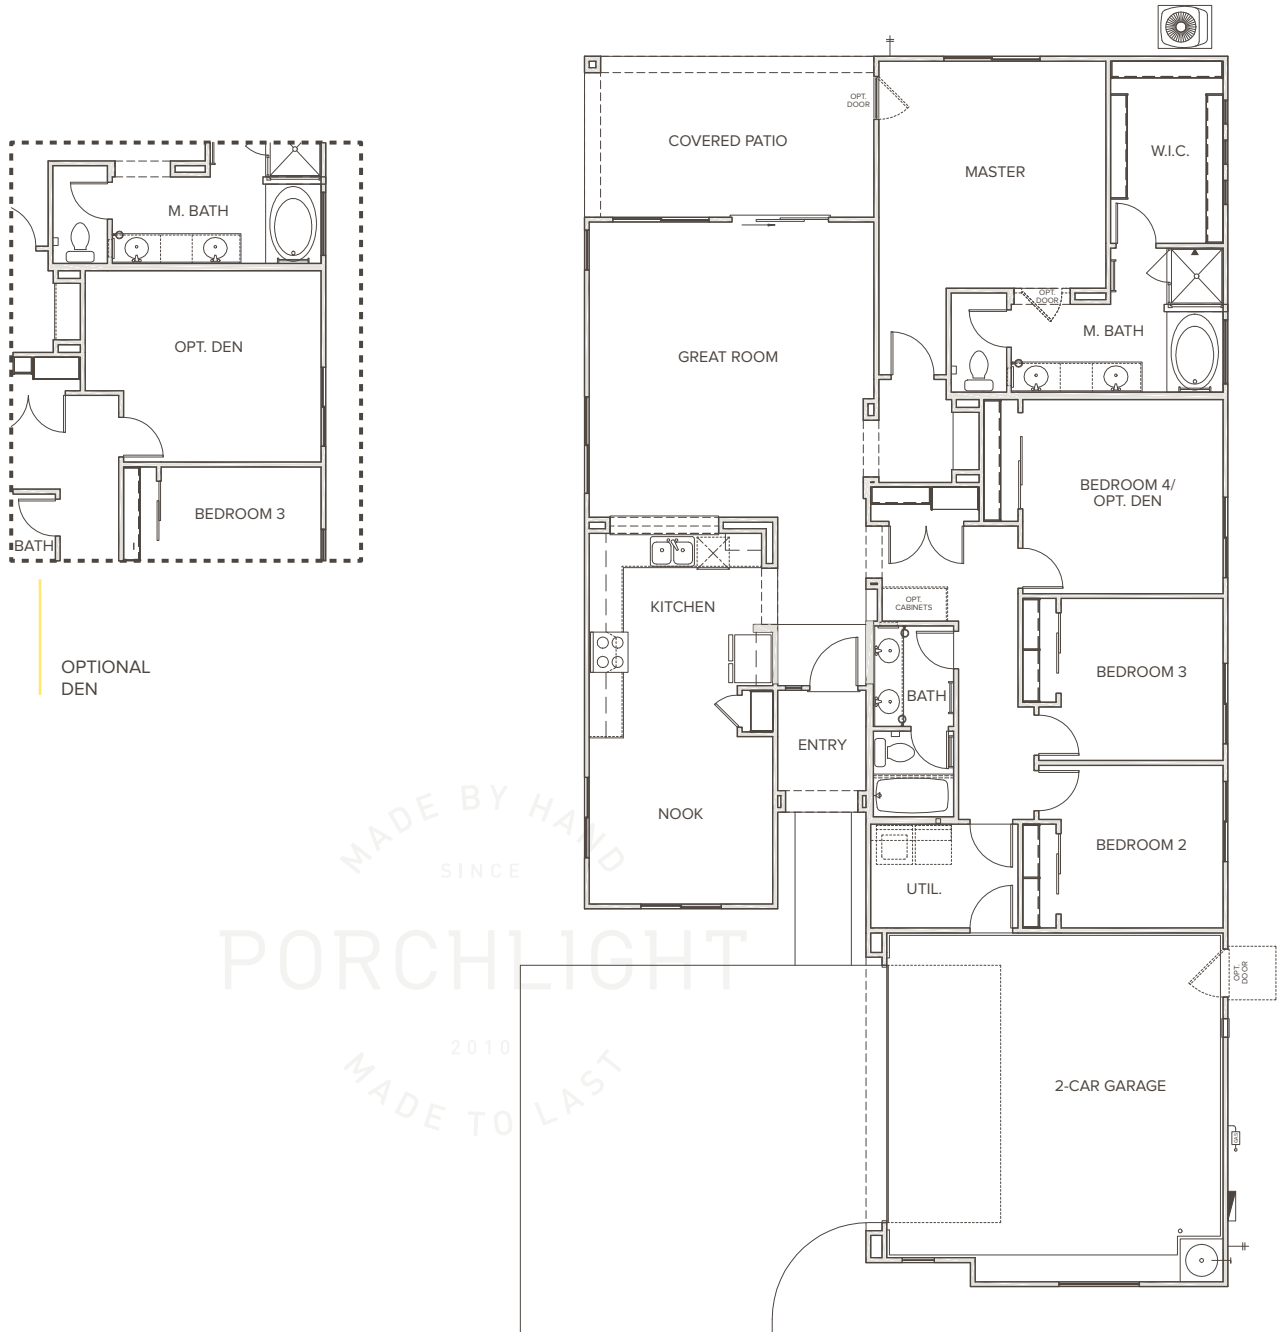

4 Bedrooms | 2 Baths | 1,899 SQ FT | 2-Car Garage

OPTIONAL
DEN

On Williams Field Rd, just west of Higley Rd | Gilbert, Arizona | P 480 688 0488 | porchlighthomes.com

The document is for informational purposes only and no representation is made by Porchlight Homes to the accuracy of the information stated herein. Prices and promotions subject to change without notice. No offer for sale or lease can be made and no offer to purchase can be accepted prior to issuance of the final Arizona Public Report. All prospective buyers, real estate agents or other parties are solely responsible for verifying any and all information included herein.

4 Bedrooms | 2 Baths | 1,899 SQ FT | 2-Car Garage

On Williams Field Rd, just west of Higley Rd | Gilbert, Arizona | P 480 688 0488 | porchlighthomes.com

The document is for informational purposes only and no representation is made by Porchlight Homes to the accuracy of the information stated herein. Prices and promotions subject to change without notice. No offer for sale or lease can be made and no offer to purchase can be accepted prior to issuance of the final Arizona Public Report. All prospective buyers, real estate agents or other parties are solely responsible for verifying any and all information included herein.