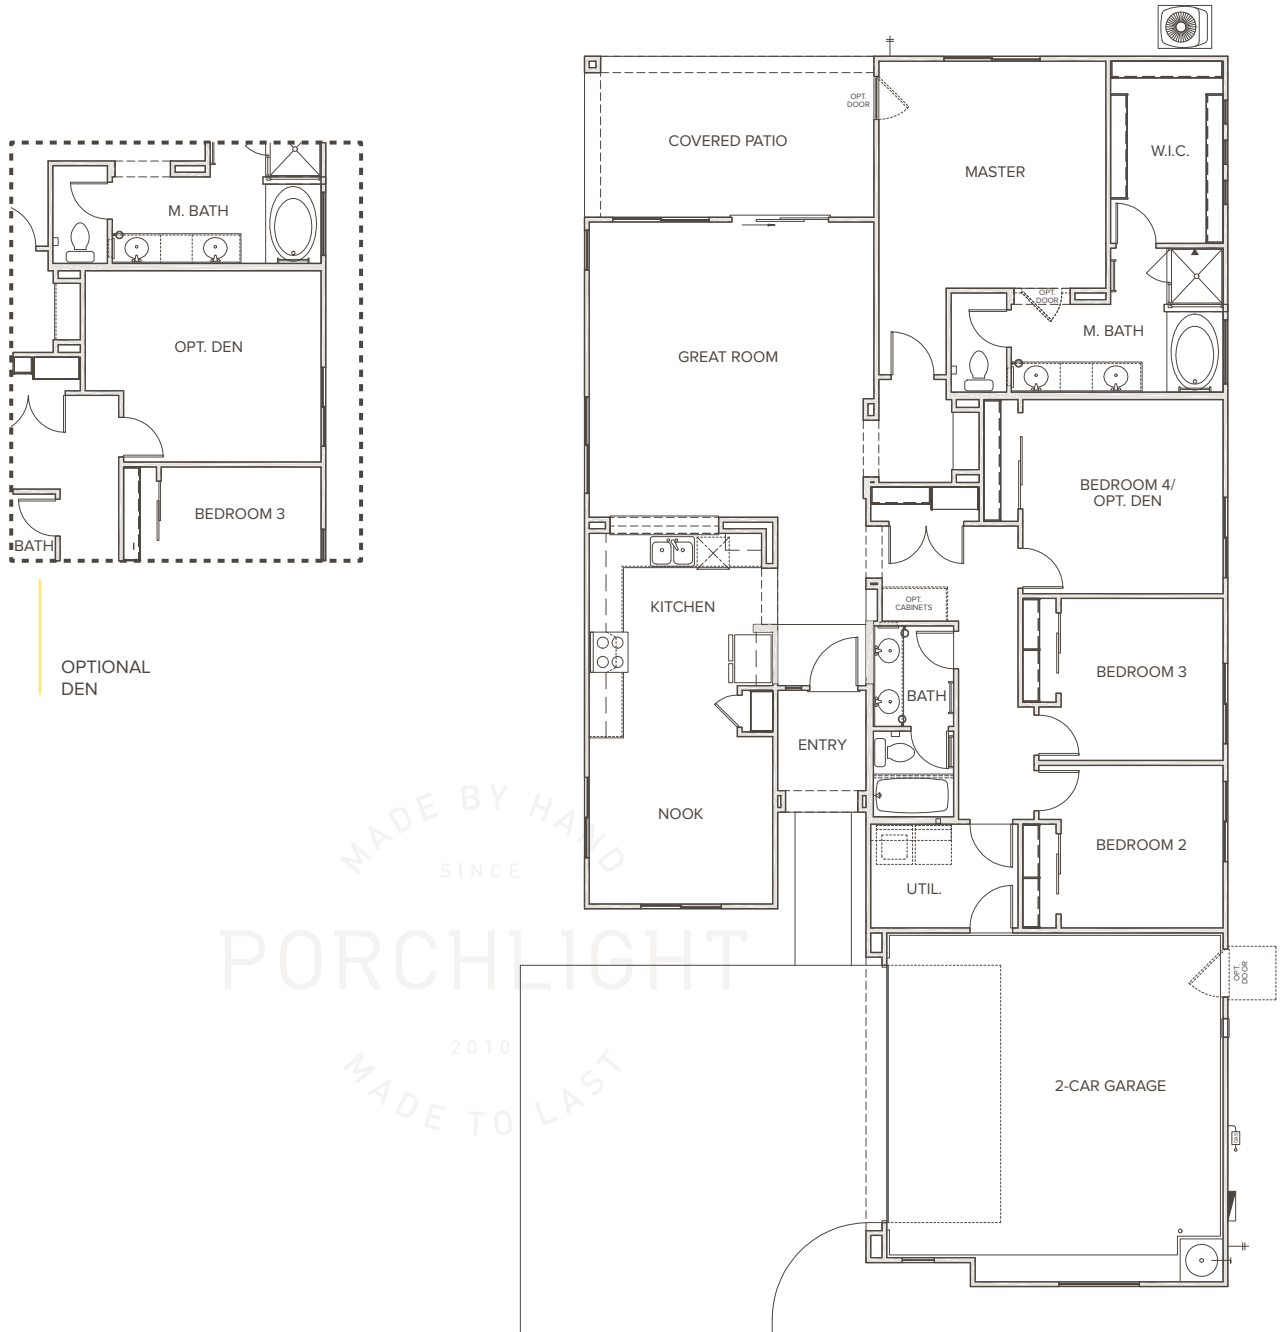

4 Bedrooms | 2 Baths | 1,899 SQ FT | 2-Car Garage

OPTIONAL  
DEN

MADE BY HAND  
SINCE  
PORCHLIGHT  
2010  
MADE TO LAST

On Williams Field Rd, just west of Higley Rd | Gilbert, Arizona | P 480 688 0488 | porchlighthomes.com

4 Bedrooms | 2 Baths | 1,899 SQ FT | 2-Car Garage

On Williams Field Rd, just west of Higley Rd | Gilbert, Arizona | P 480 688 0488 | porchlighthomes.com

The document is for informational purposes only and no representation is made by Porchlight Homes to the accuracy of the information stated herein. Prices and promotions subject to change without notice. No offer for sale or lease can be made and no offer to purchase can be accepted prior to issuance of the final Arizona Public Report. All prospective buyers, real estate agents or other parties are solely responsible for verifying any and all information included herein.