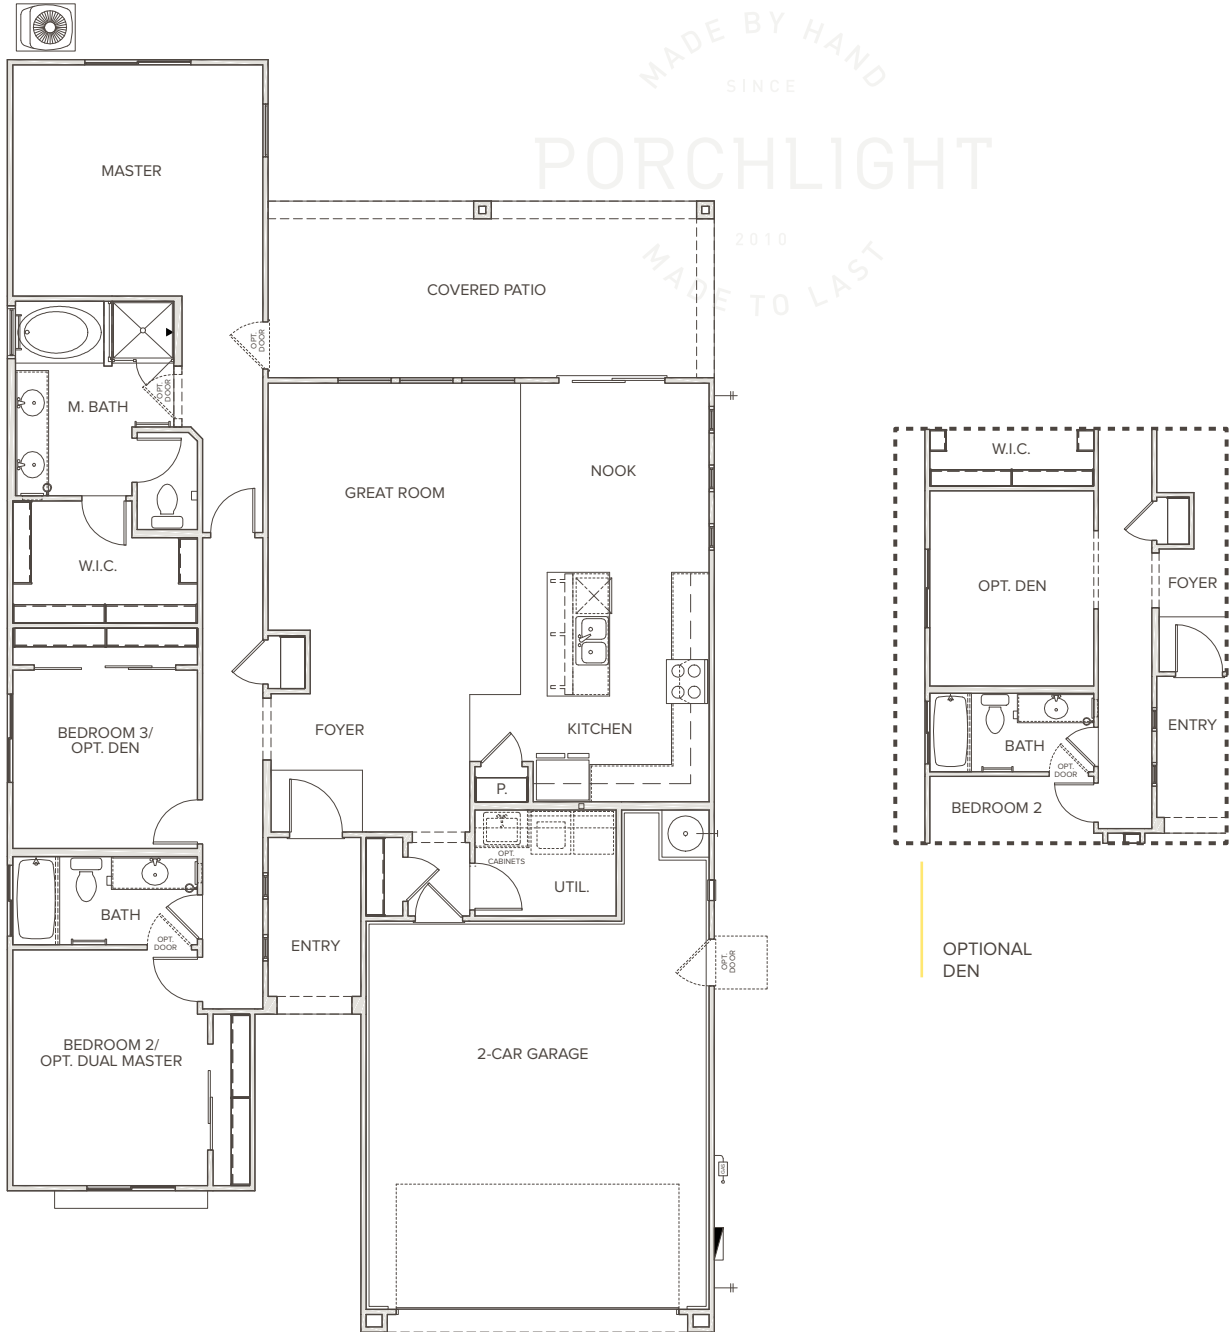

3 Bedrooms | 2 Baths | 1,652 SQ FT | 2-Car Garage

On Williams Field Rd, just west of Higley Rd | Gilbert, Arizona | P 480 688 0488 | porchlighthomes.com

The document is for informational purposes only and no representation is made by Porchlight Homes to the accuracy of the information stated herein. Prices and promotions subject to change without notice. No offer for sale or lease can be made and no offer to purchase can be accepted prior to issuance of the final Arizona Public Report. All prospective buyers, real estate agents or other parties are solely responsible for verifying any and all information included herein.