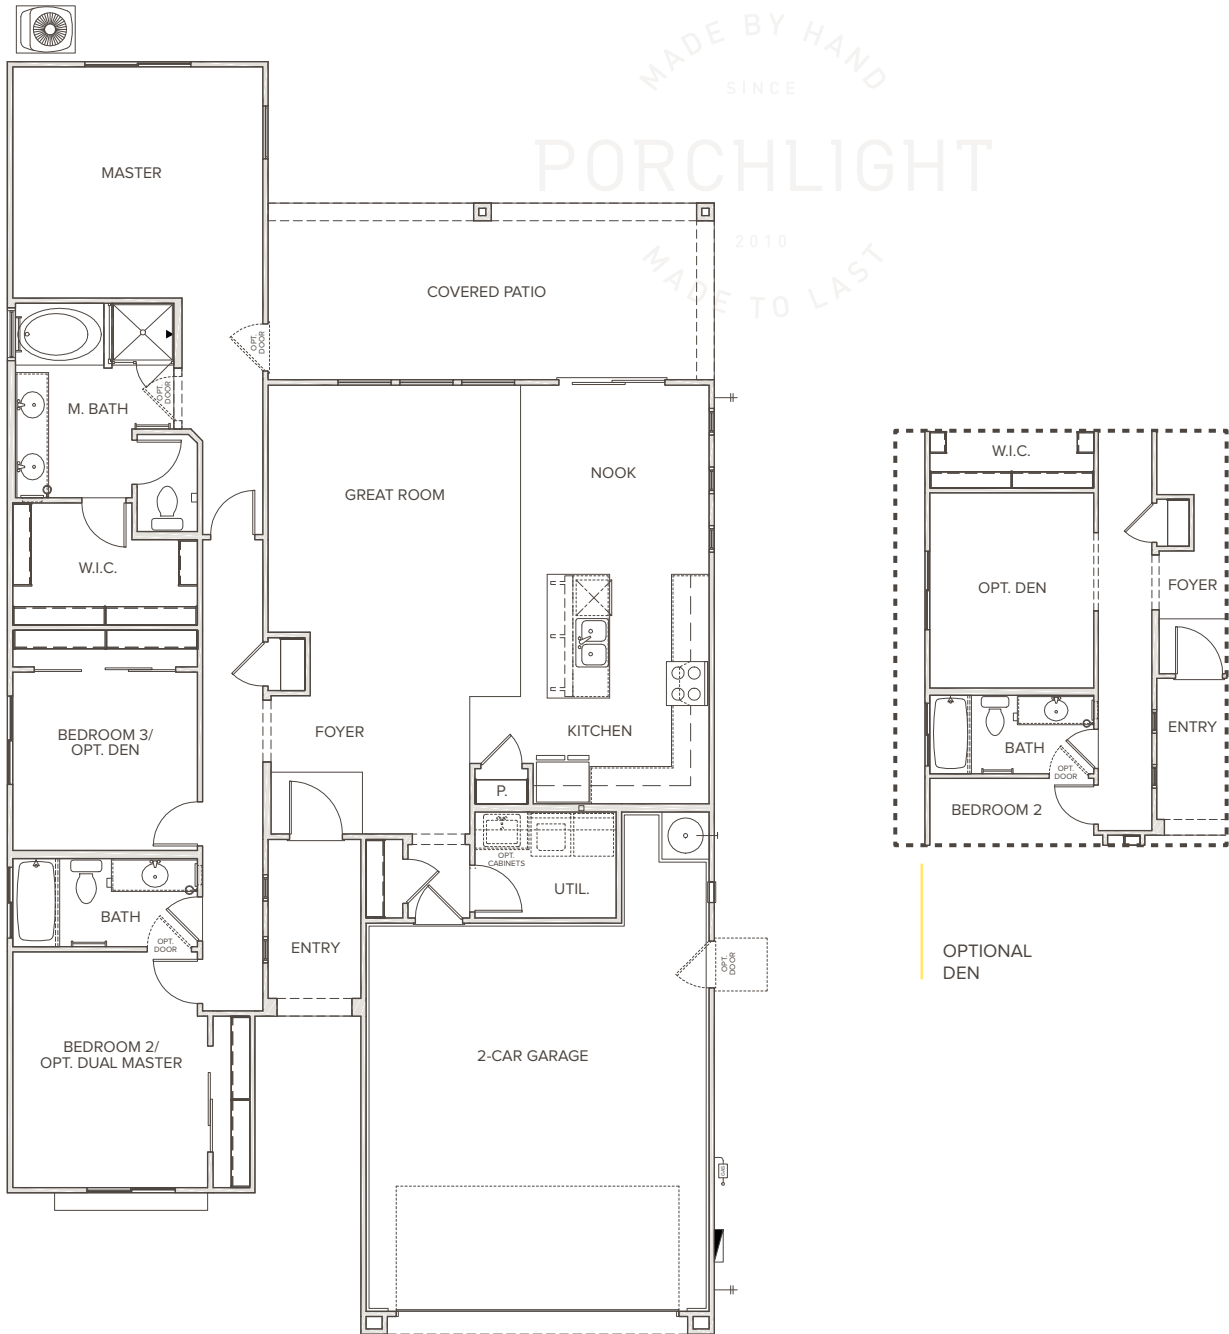

3 Bedrooms | 2 Baths | 1,652 SQ FT | 2-Car Garage

On Williams Field Rd, just west of Higley Rd | Gilbert, Arizona | P 480 688 0488 | porchlighthomes.com

The document is for informational purposes only and no representation is made by Porchlight Homes to the accuracy of the information stated herein. Prices and promotions subject to change without notice. No offer for sale or lease can be made and no offer to purchase can be accepted prior to issuance of the final Arizona Public Report. All prospective buyers, real estate agents or other parties are solely responsible for verifying any and all information included herein.